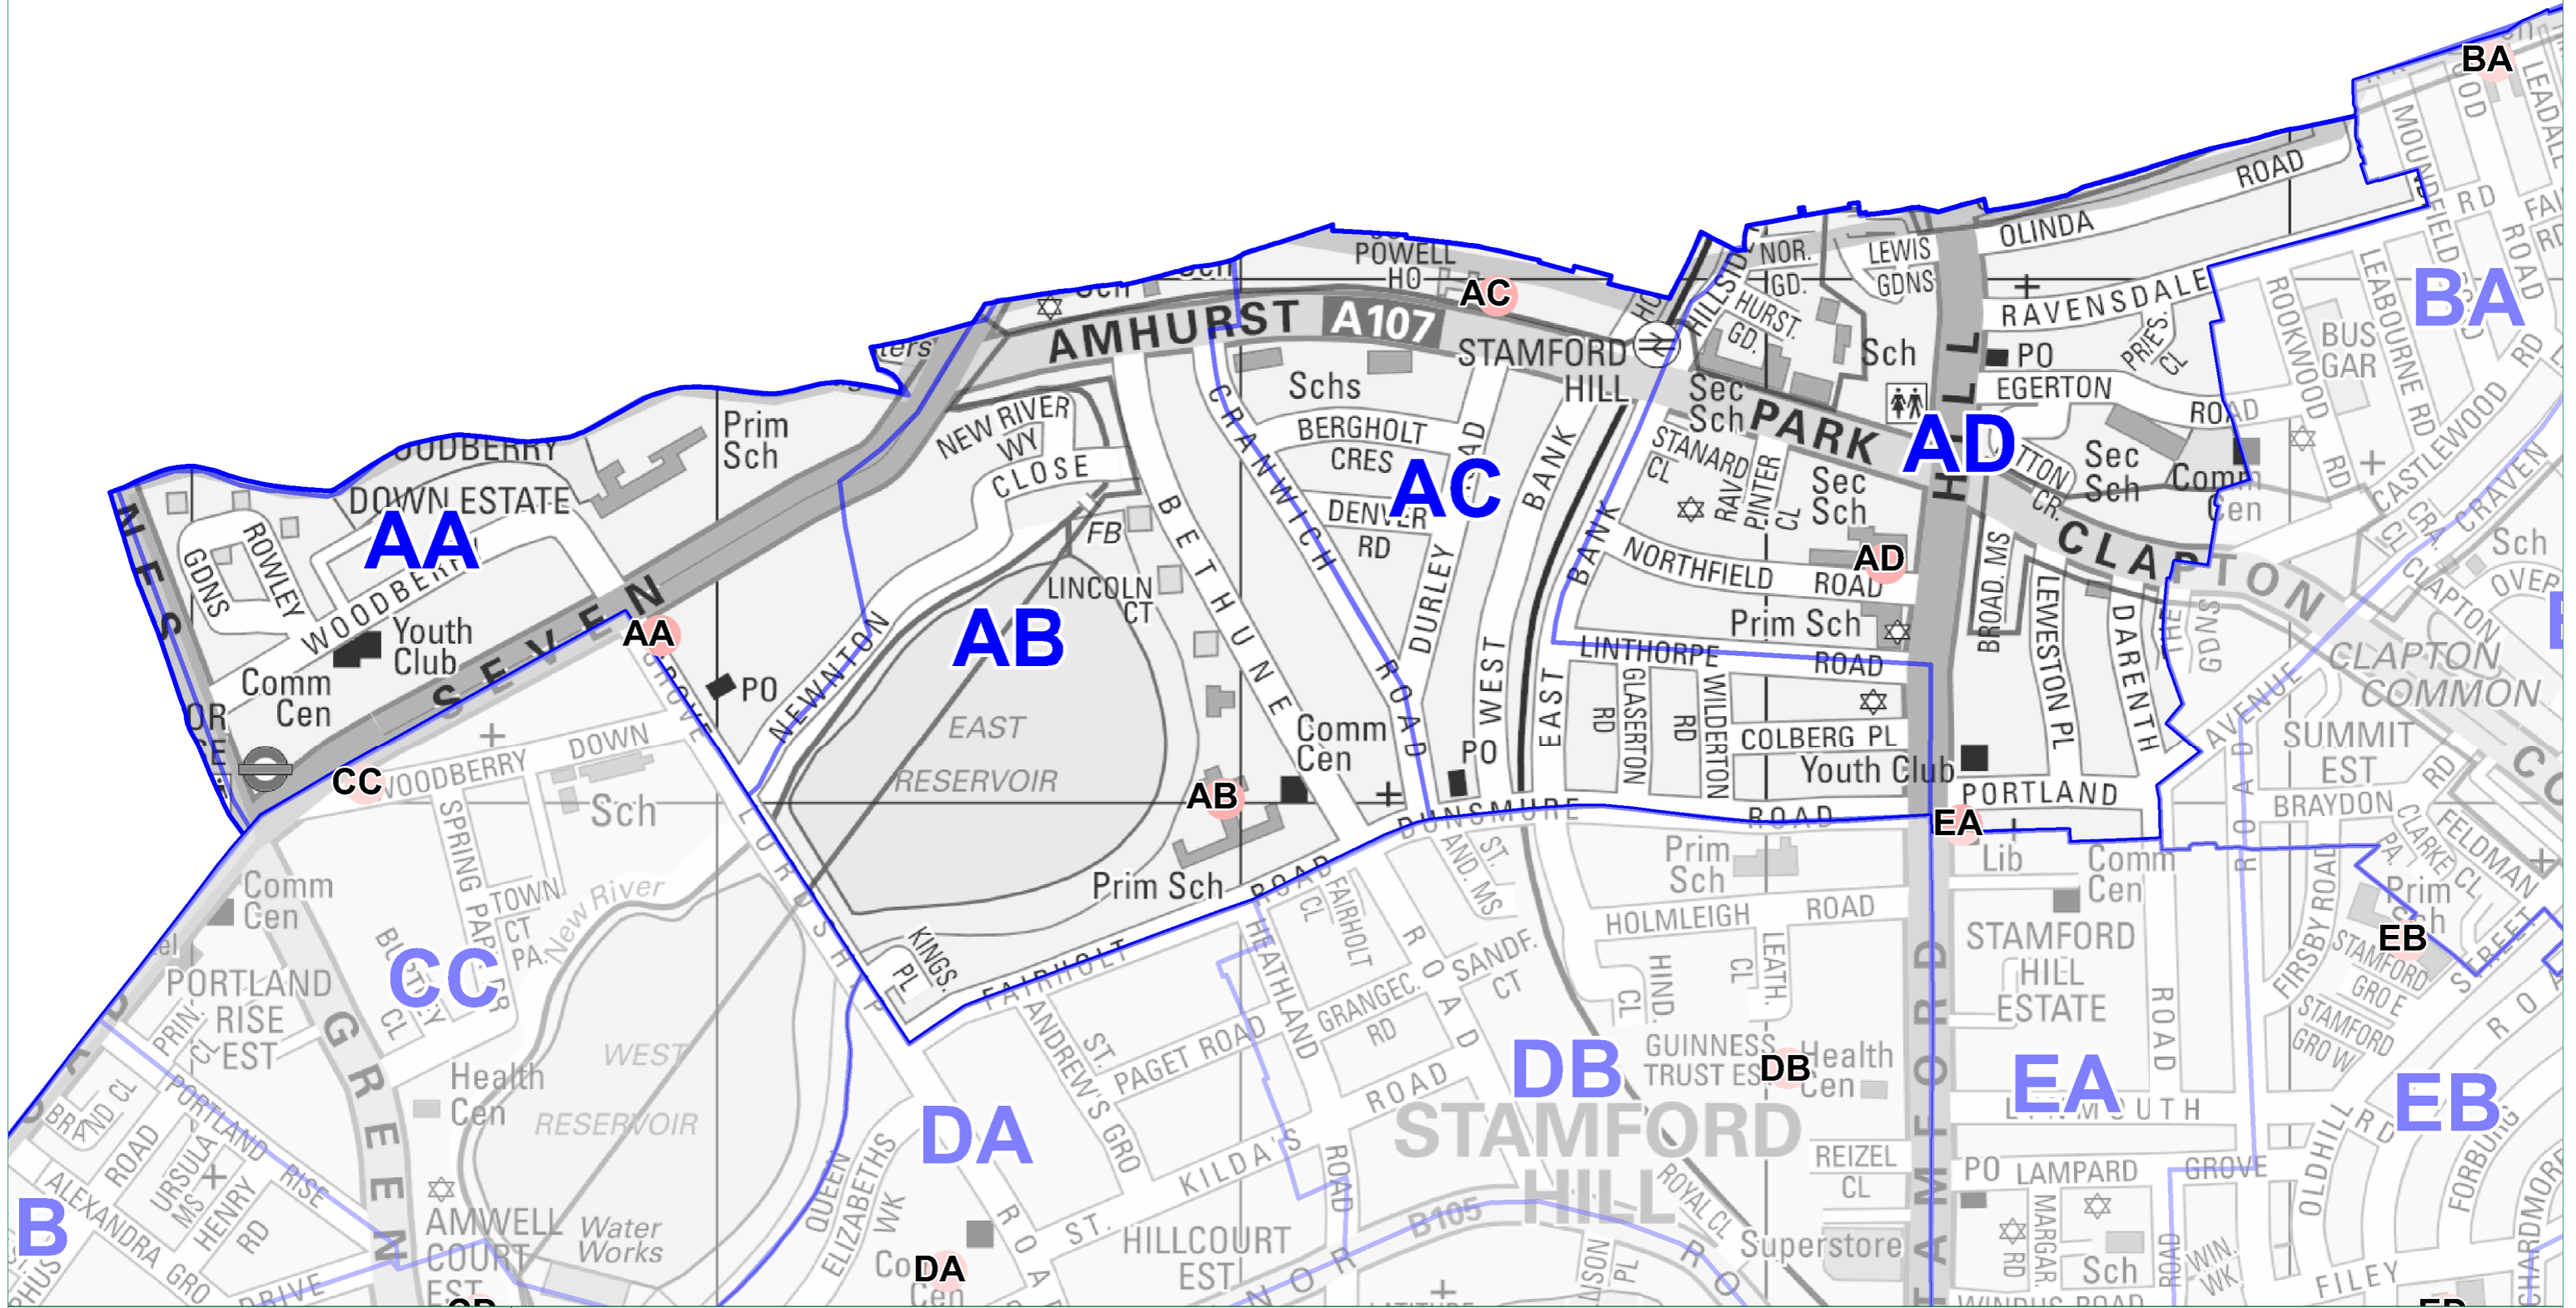

Polling_Station	Name	Address_1	Address_2	Postcode
AA	Robin Redmond Resource Centre	440 Seven Sisters Road	London	N4 2RD
AB	Sir Thomas Abney Primary School	Fairholt Road	London	N16 5ED
AC	Joseph Court Community Hall	Joseph Court, Amhurst Park	London	N16 5AJ
AD	Skinners Company Upper School	Northfield Road	London	N16 5RS

NORTH

Scale: 1:6,000 at A3

Ref: DP-10-042

09/08/2010

Produced by: Corporate GIS

email:gis@hackney.gov.uk web:www.hackney.gov.uk/gis

New River Ward Polling Stations

This product includes mapping data licensed from Ordnance Survey with the permission of HMSO © Crown Copyright 2010. All rights reserved. License number. 100019635. 2010
 © Collins Bartholomew ©Bartholomew Ltd.Reproduced by permission, Harper Collins Publishers 2009