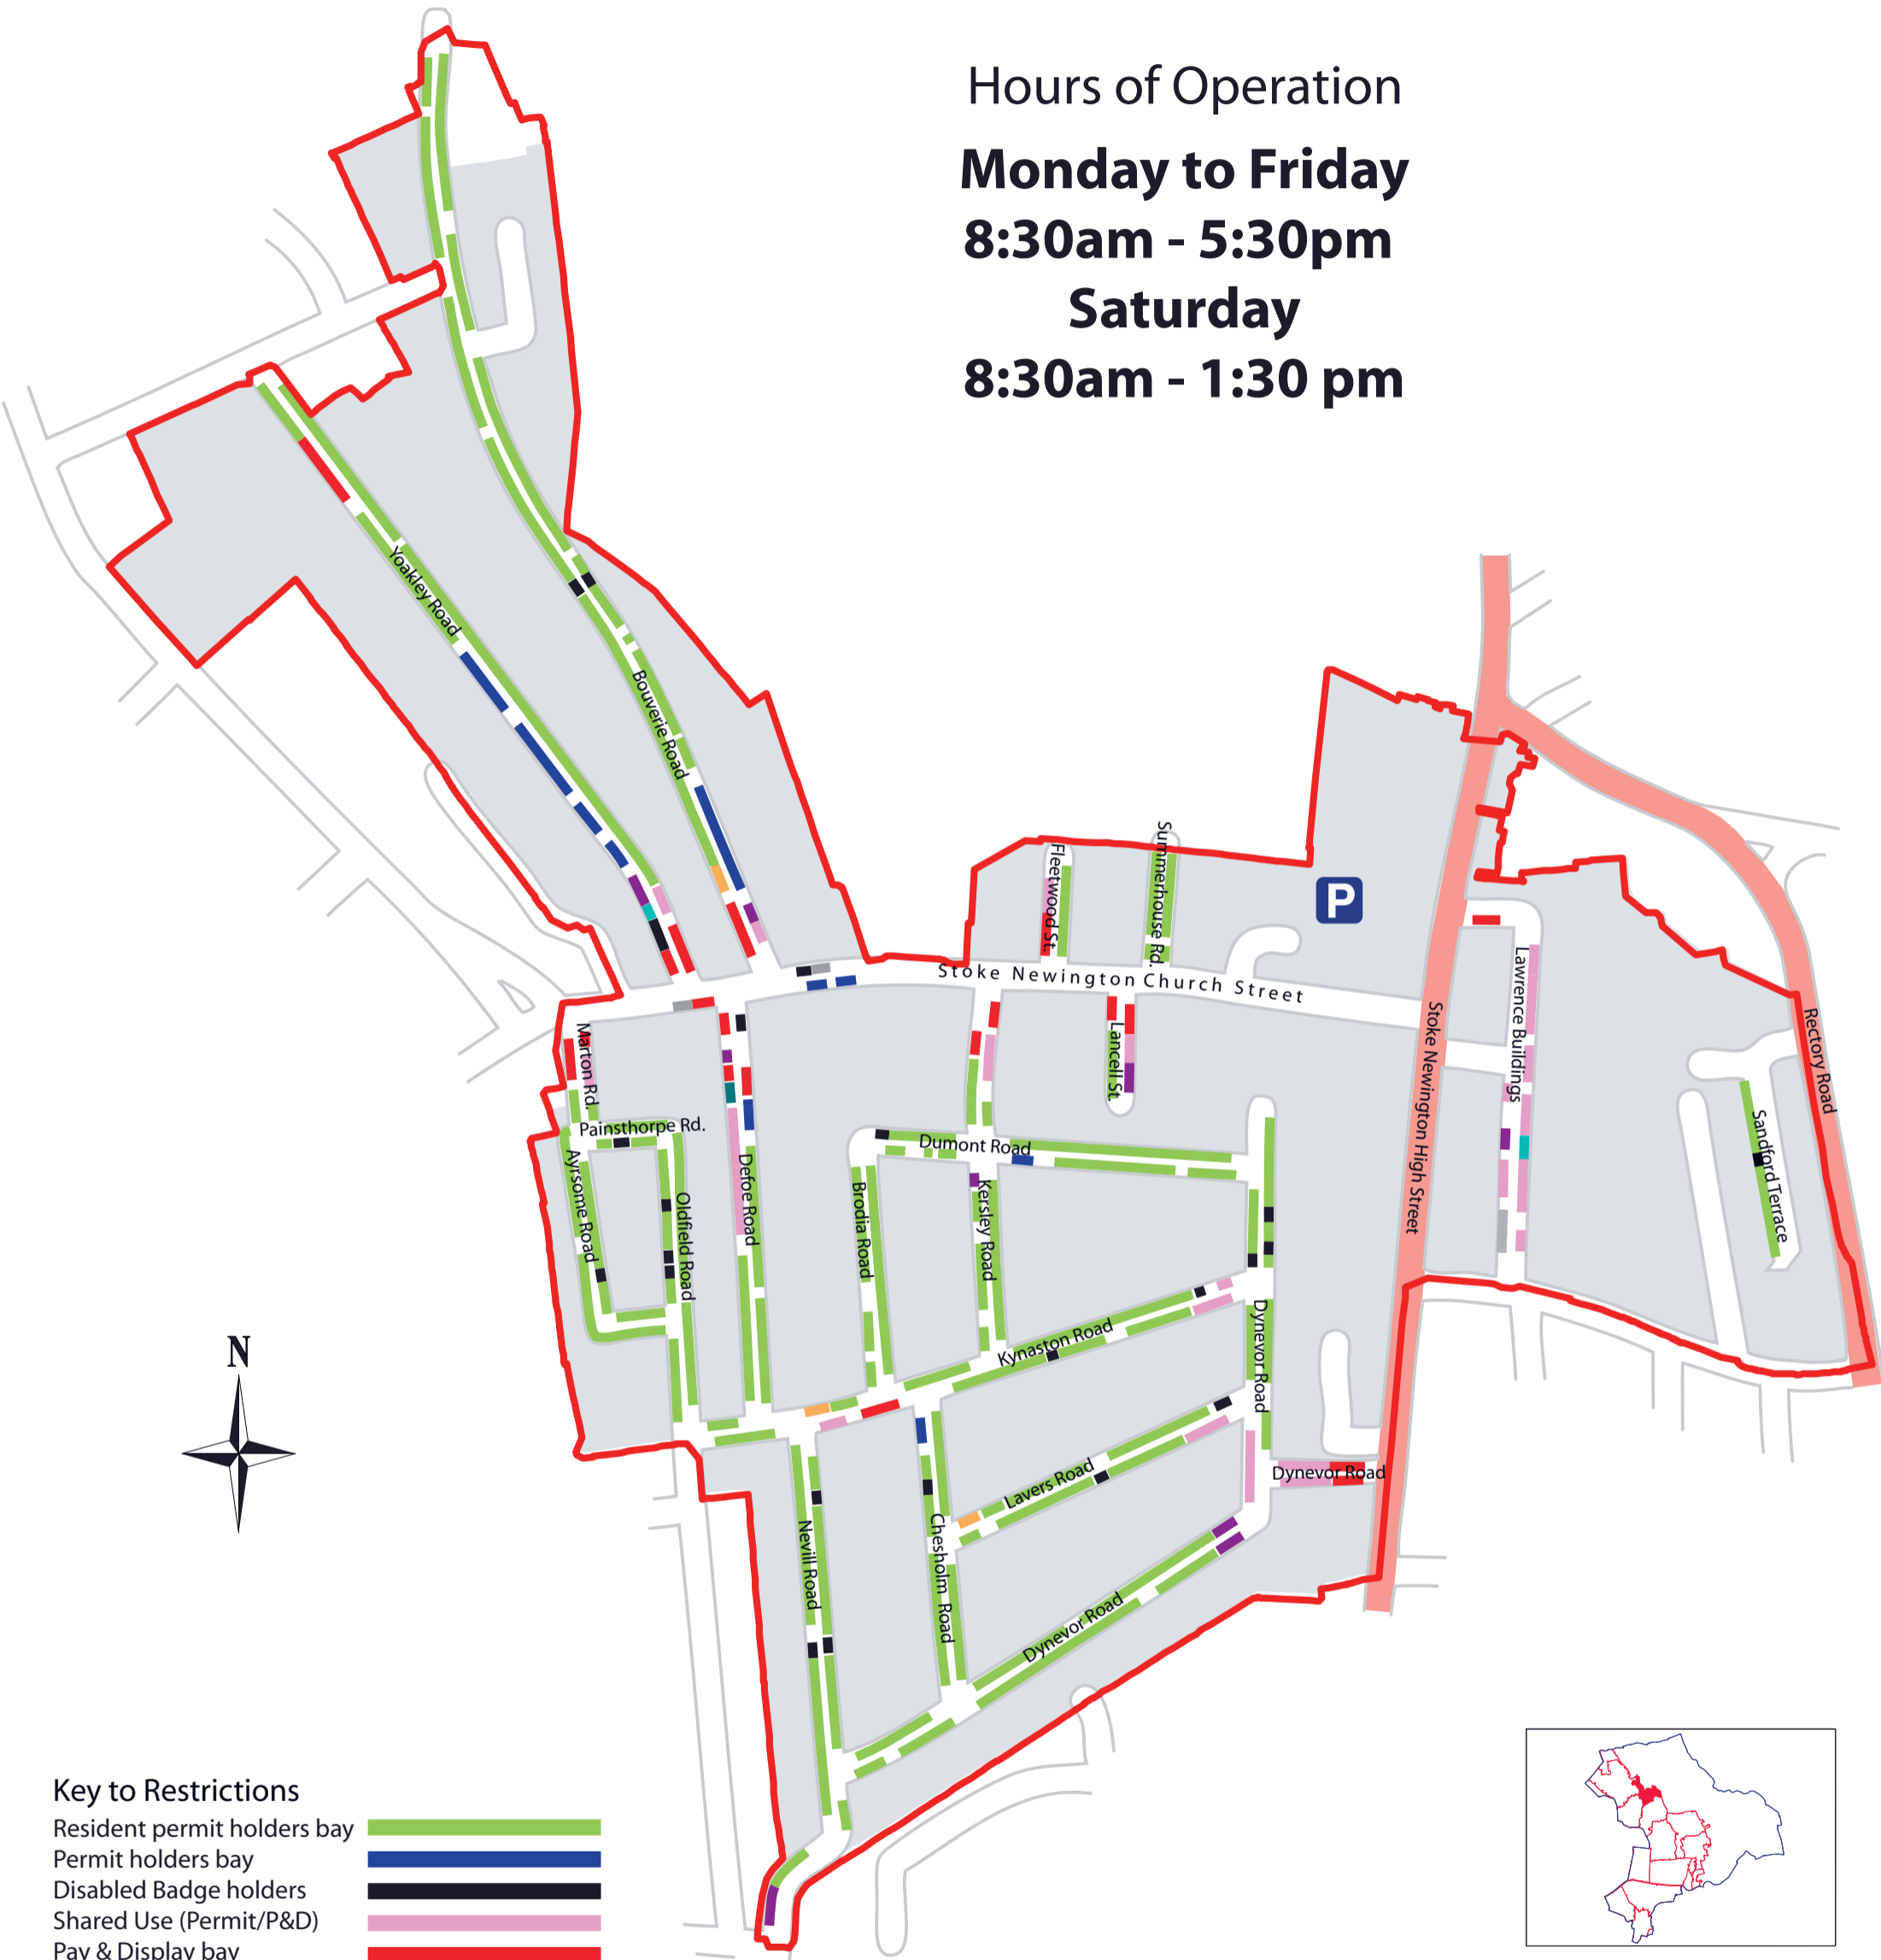

Hours of Operation  
**Monday to Friday**  
**8:30am - 5:30pm**  
**Saturday**  
**8:30am - 1:30 pm**

**Key to Restrictions**

- Resident permit holders bay
- Permit holders bay
- Disabled Badge holders
- Shared Use (Permit/P&D)
- Pay & Display bay
- Business Bay
- Doctors Bay
- Ambulance Bay
- Loading Bay
- Car Club
- Transport for London (TfL) (Red Route)
- Car Park

*Note: This map shows the proposed new scheme to parking restrictions.*

*For guidance only, bay lengths/locations shown are approximate.*