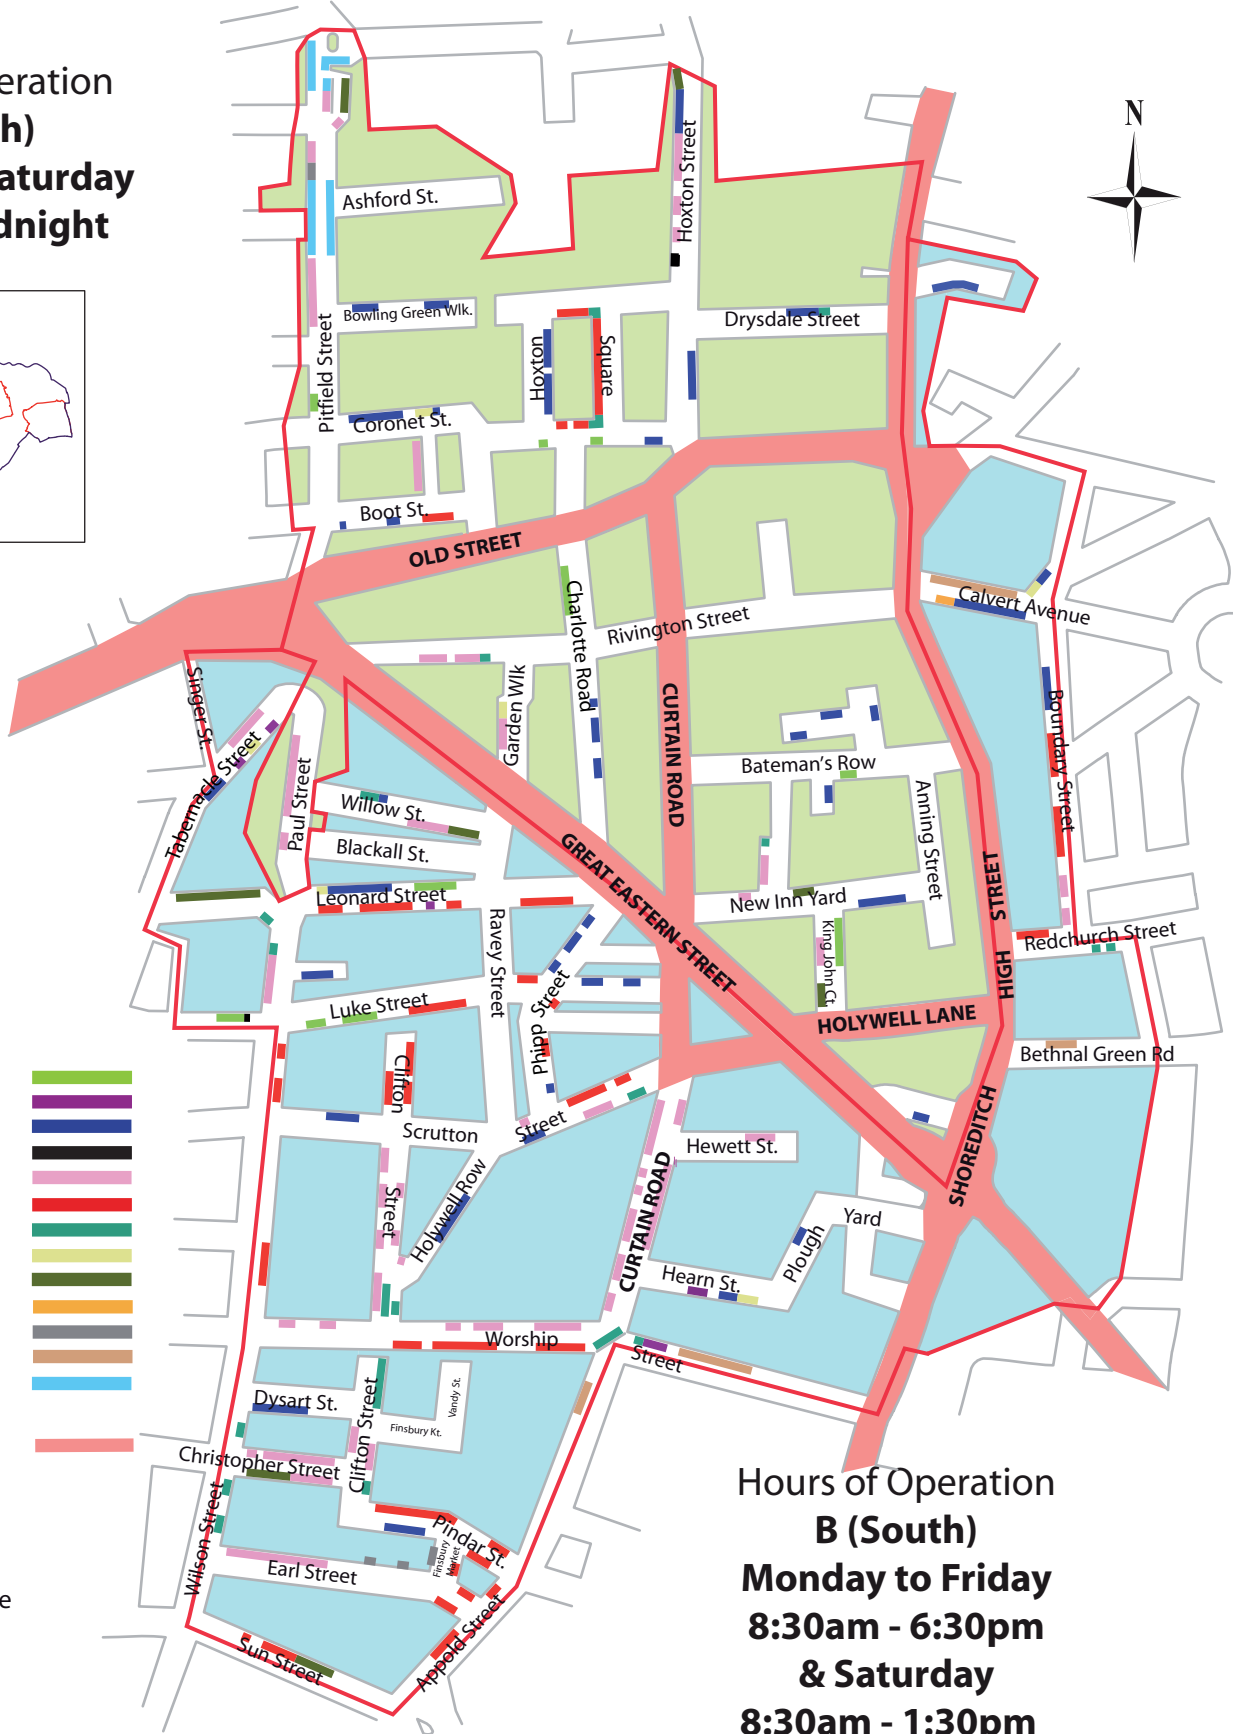

# Controlled Parking Zone B

**Hours of Operation  
B (North)  
Monday to Saturday  
8:30am - Midnight**

## Key to Restrictions

- Resident Permit Holders bay
- Business Permit Holders bay
- Permit Holders bay
- Disabled Badge Holders
- Shared Use (Permit/P&D)
- Pay & Display bay
- Motorcycle bay
- Car Club bay
- Cycle Hire Scheme bay
- Taxi Rank
- Loading bay
- Bus Stop
- Pedestrian Crossing
- Transport for London (TfL)  
Red Route

Map is not to scale

**Hours of Operation  
B (South)  
Monday to Friday  
8:30am - 6:30pm  
& Saturday  
8:30am - 1:30pm**

**The information in this map is representative of the types of parking available at the time of production. Hackney Council reserves the right to alter the road markings or bay types in all controlled parking zones. It is the driver's responsibility to check signs and road markings before parking.**