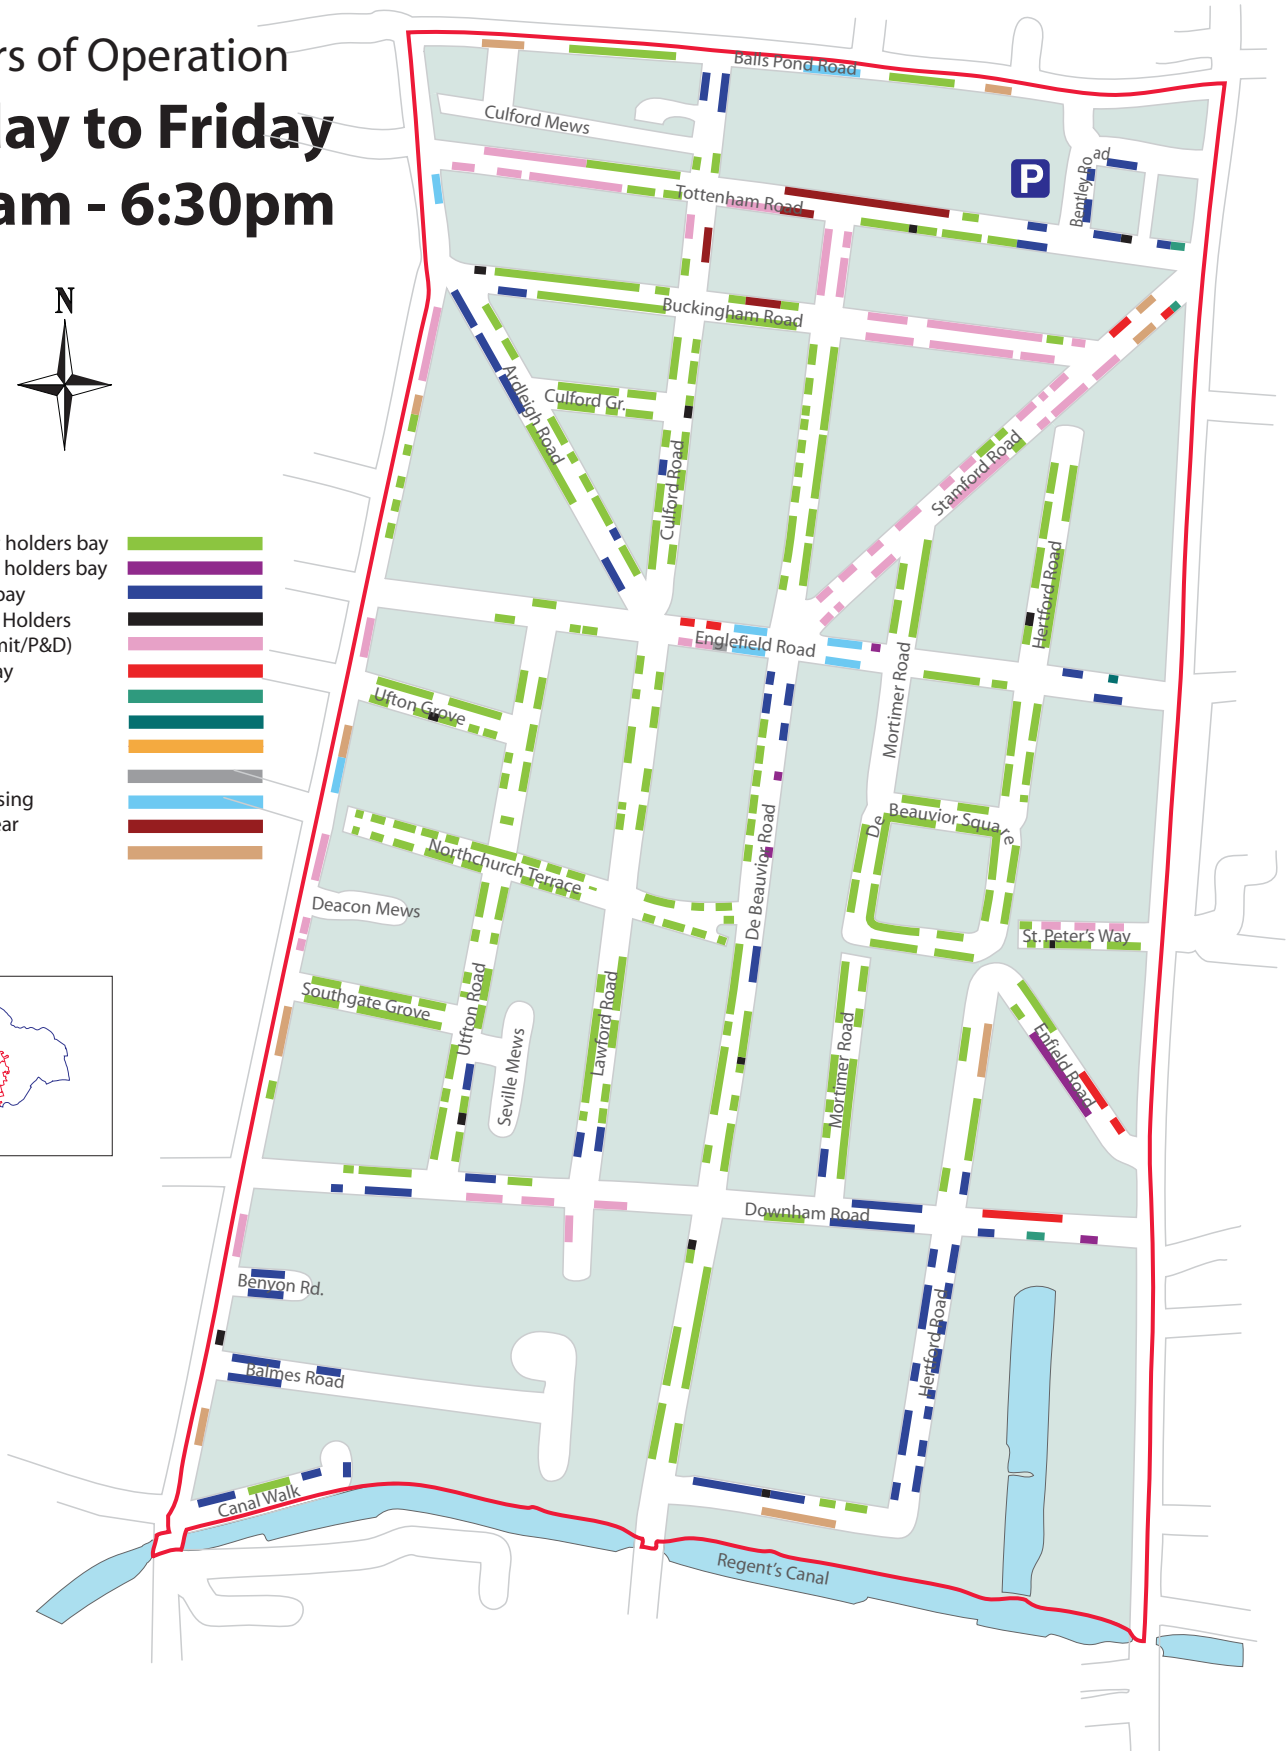

CONTROLLED PARKING - ZONE H

Hours of Operation
Monday to Friday
8:30am - 6:30pm

- Resident permit holders bay
- Business permit holders bay
- Permit holders bay
- Disabled Badge Holders
- Shared Use (Pemit/P&D)
- Pay & Display bay
- Motorcycle bay
- Doctor's bay
- Taxi Rank
- Loading Bay
- Pedestrian Crossing
- School Keep Clear
- Bus Stop/Stand

Effective from 30/10/06

Note: For guidance only, bay lengths/locations shown are approximate