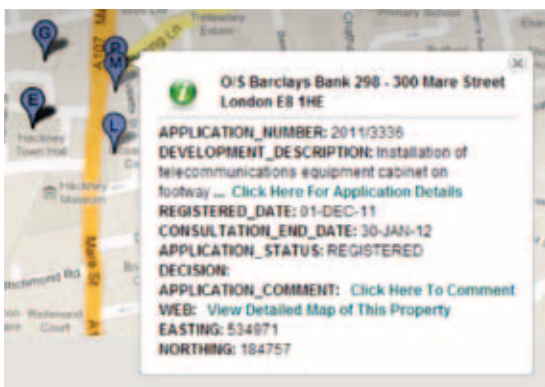

Select the application you are interested in and see what's happening.