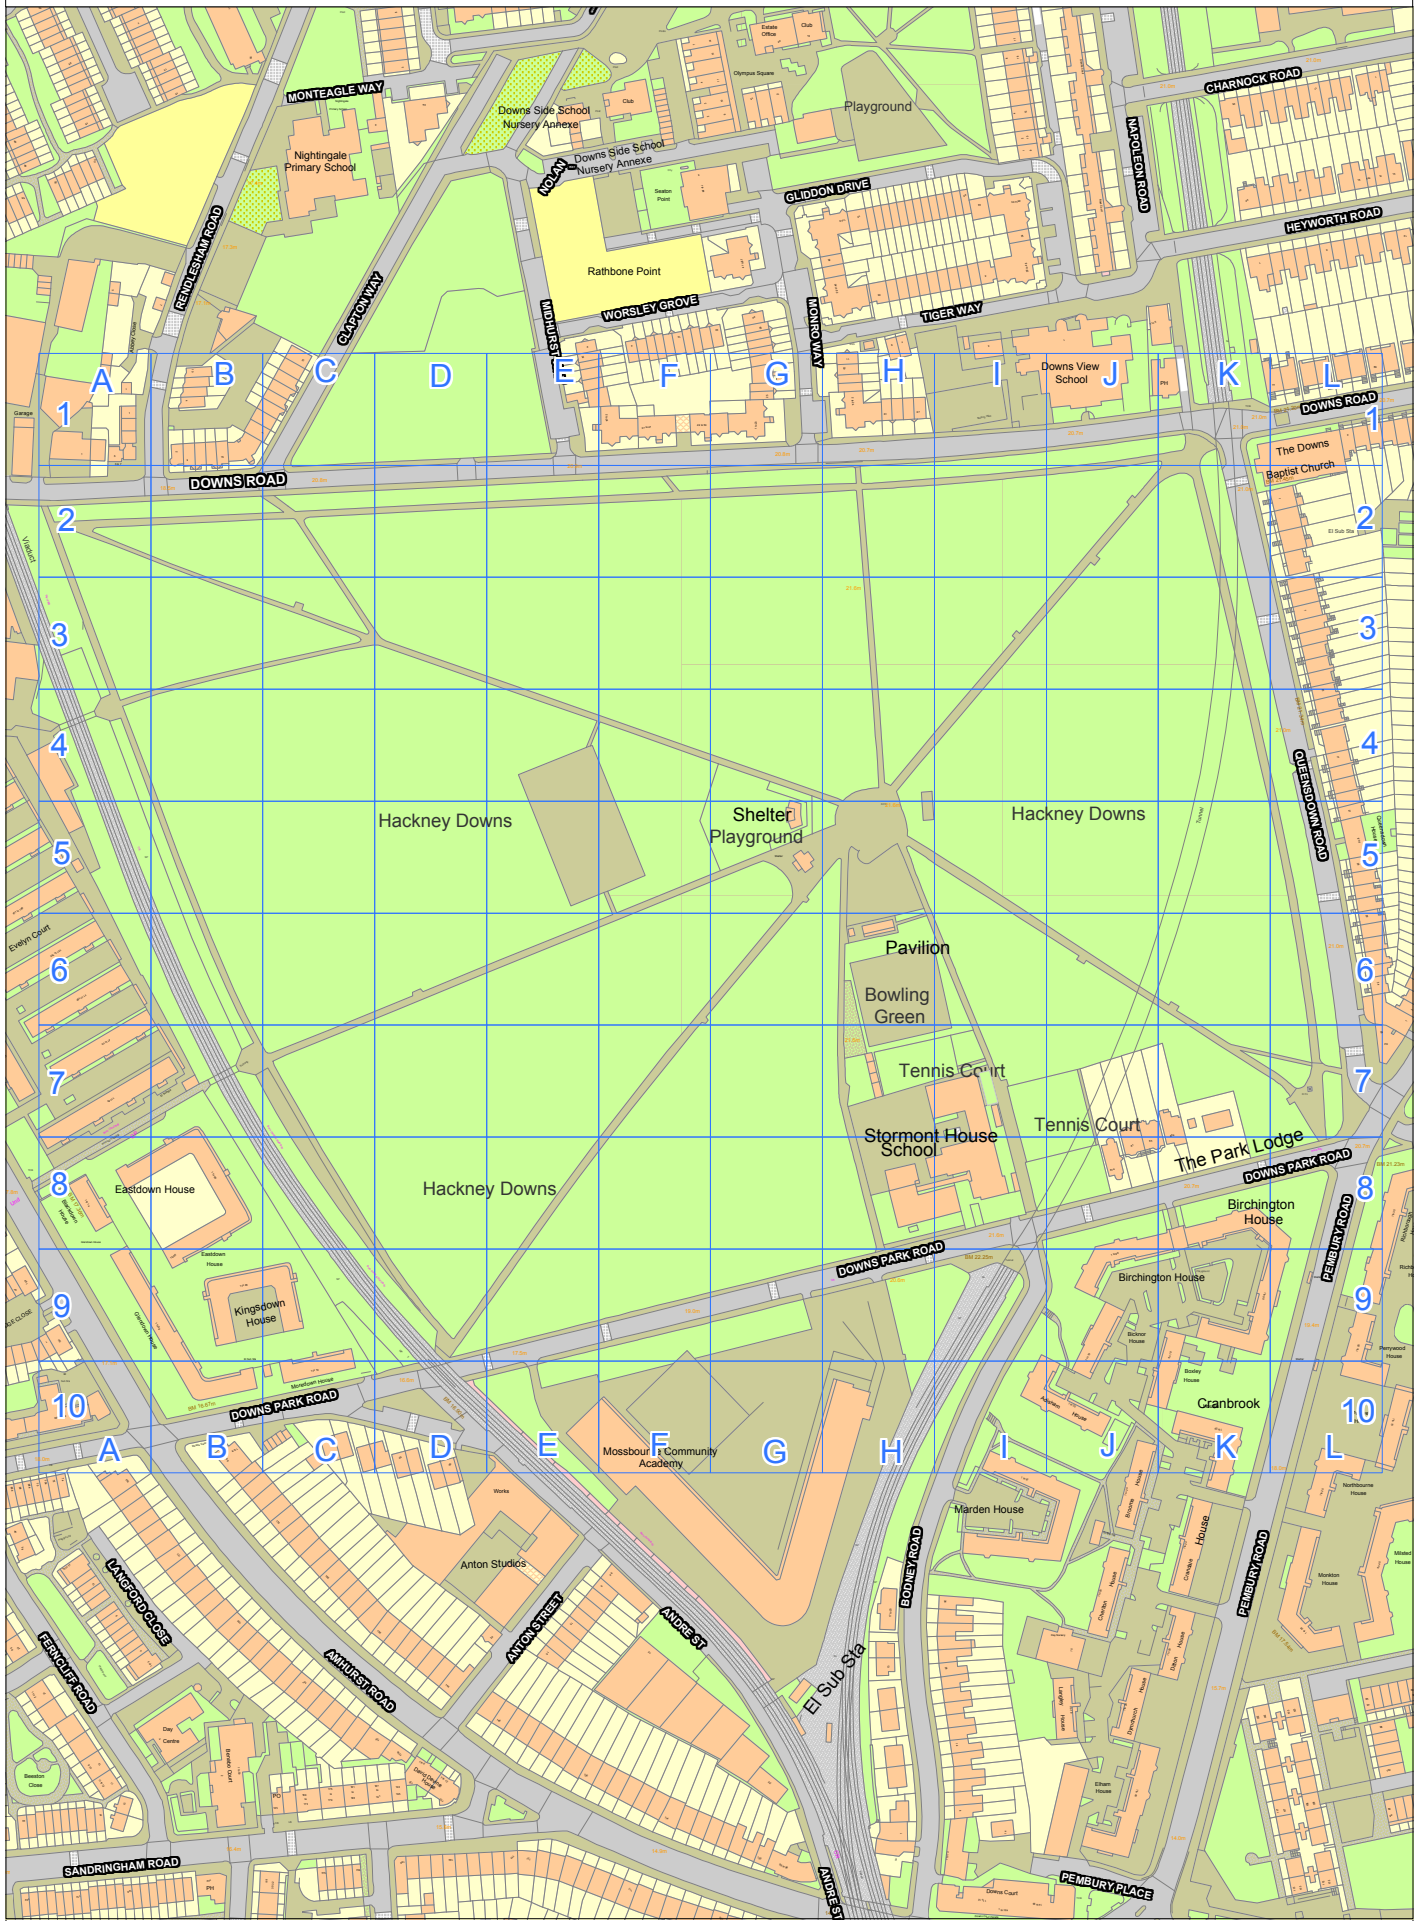

HACKNEY DOWNS 203349.8m²

Produced by Corporate GIS Ref.: SS-07-016
 London Borough of Hackney - Date: 28/11/20
 email:gis@hackney.gov.uk www.hackney.gov.uk/gis

© Crown Copyright. All rights reserved. LBH Hackney- 100019635. 2007
 Unauthorised reproduction infringes Crown Copyright and may lead to prosecution or civil proceedings.

Scale: 1:3,164