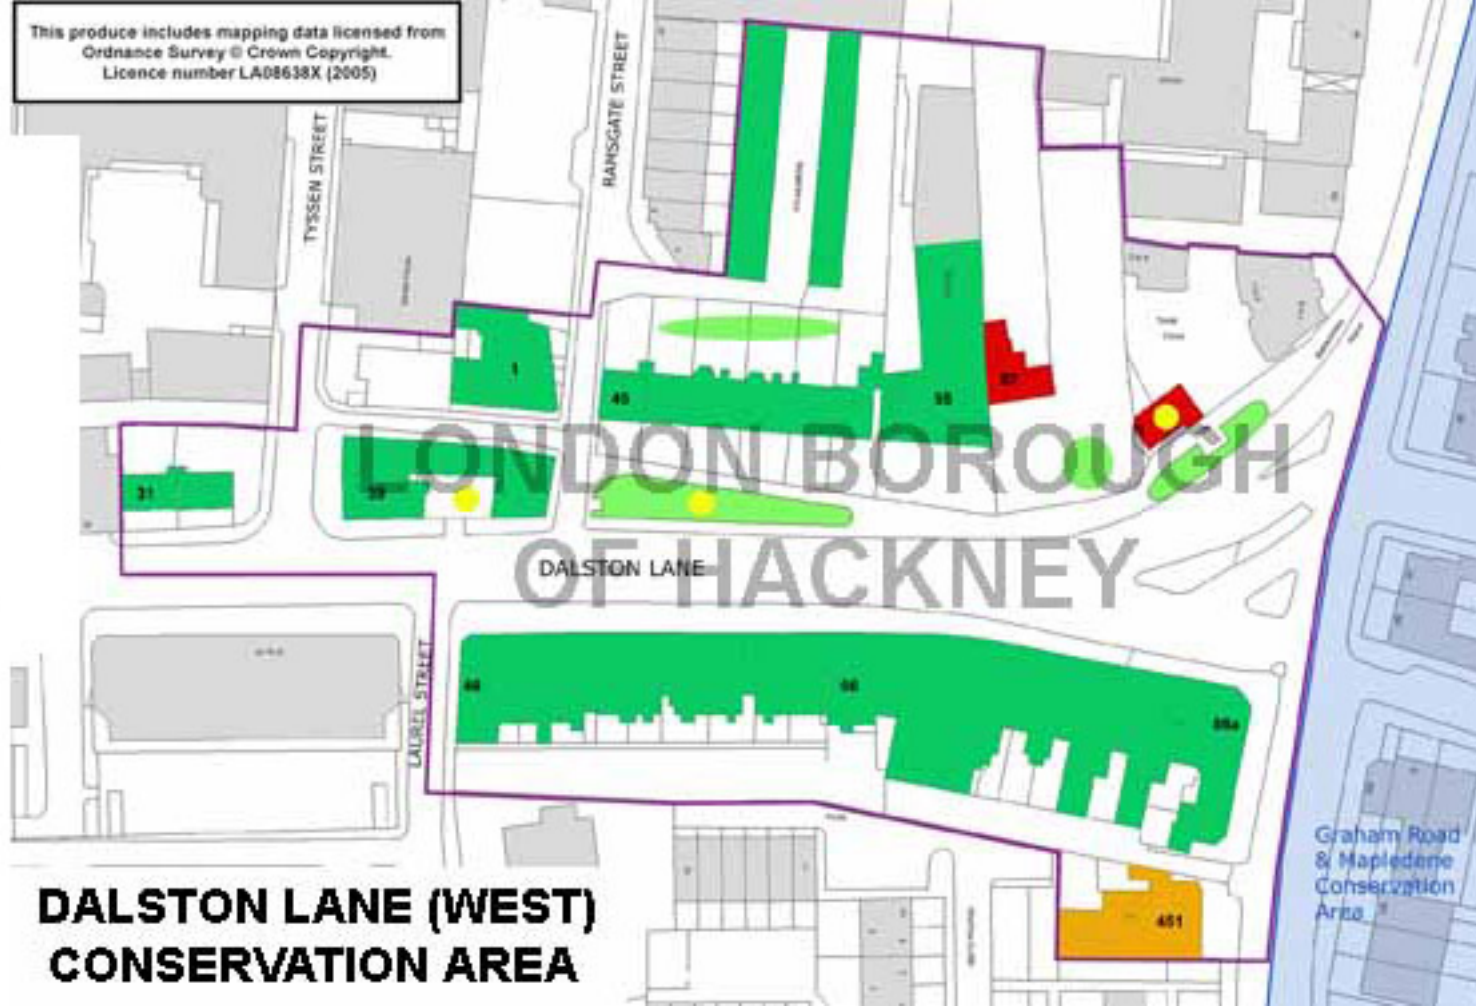

This product includes mapping data licensed from Ordnance Survey © Crown Copyright. Licence number LA08638X (2005)

Key:

- Conservation area boundary
- Listed buildings
- Locally listed buildings
- Buildings of Townscape Merit
- Focal points
- Important trees or tree groups

DALSTON LANE (WEST) CONSERVATION AREA