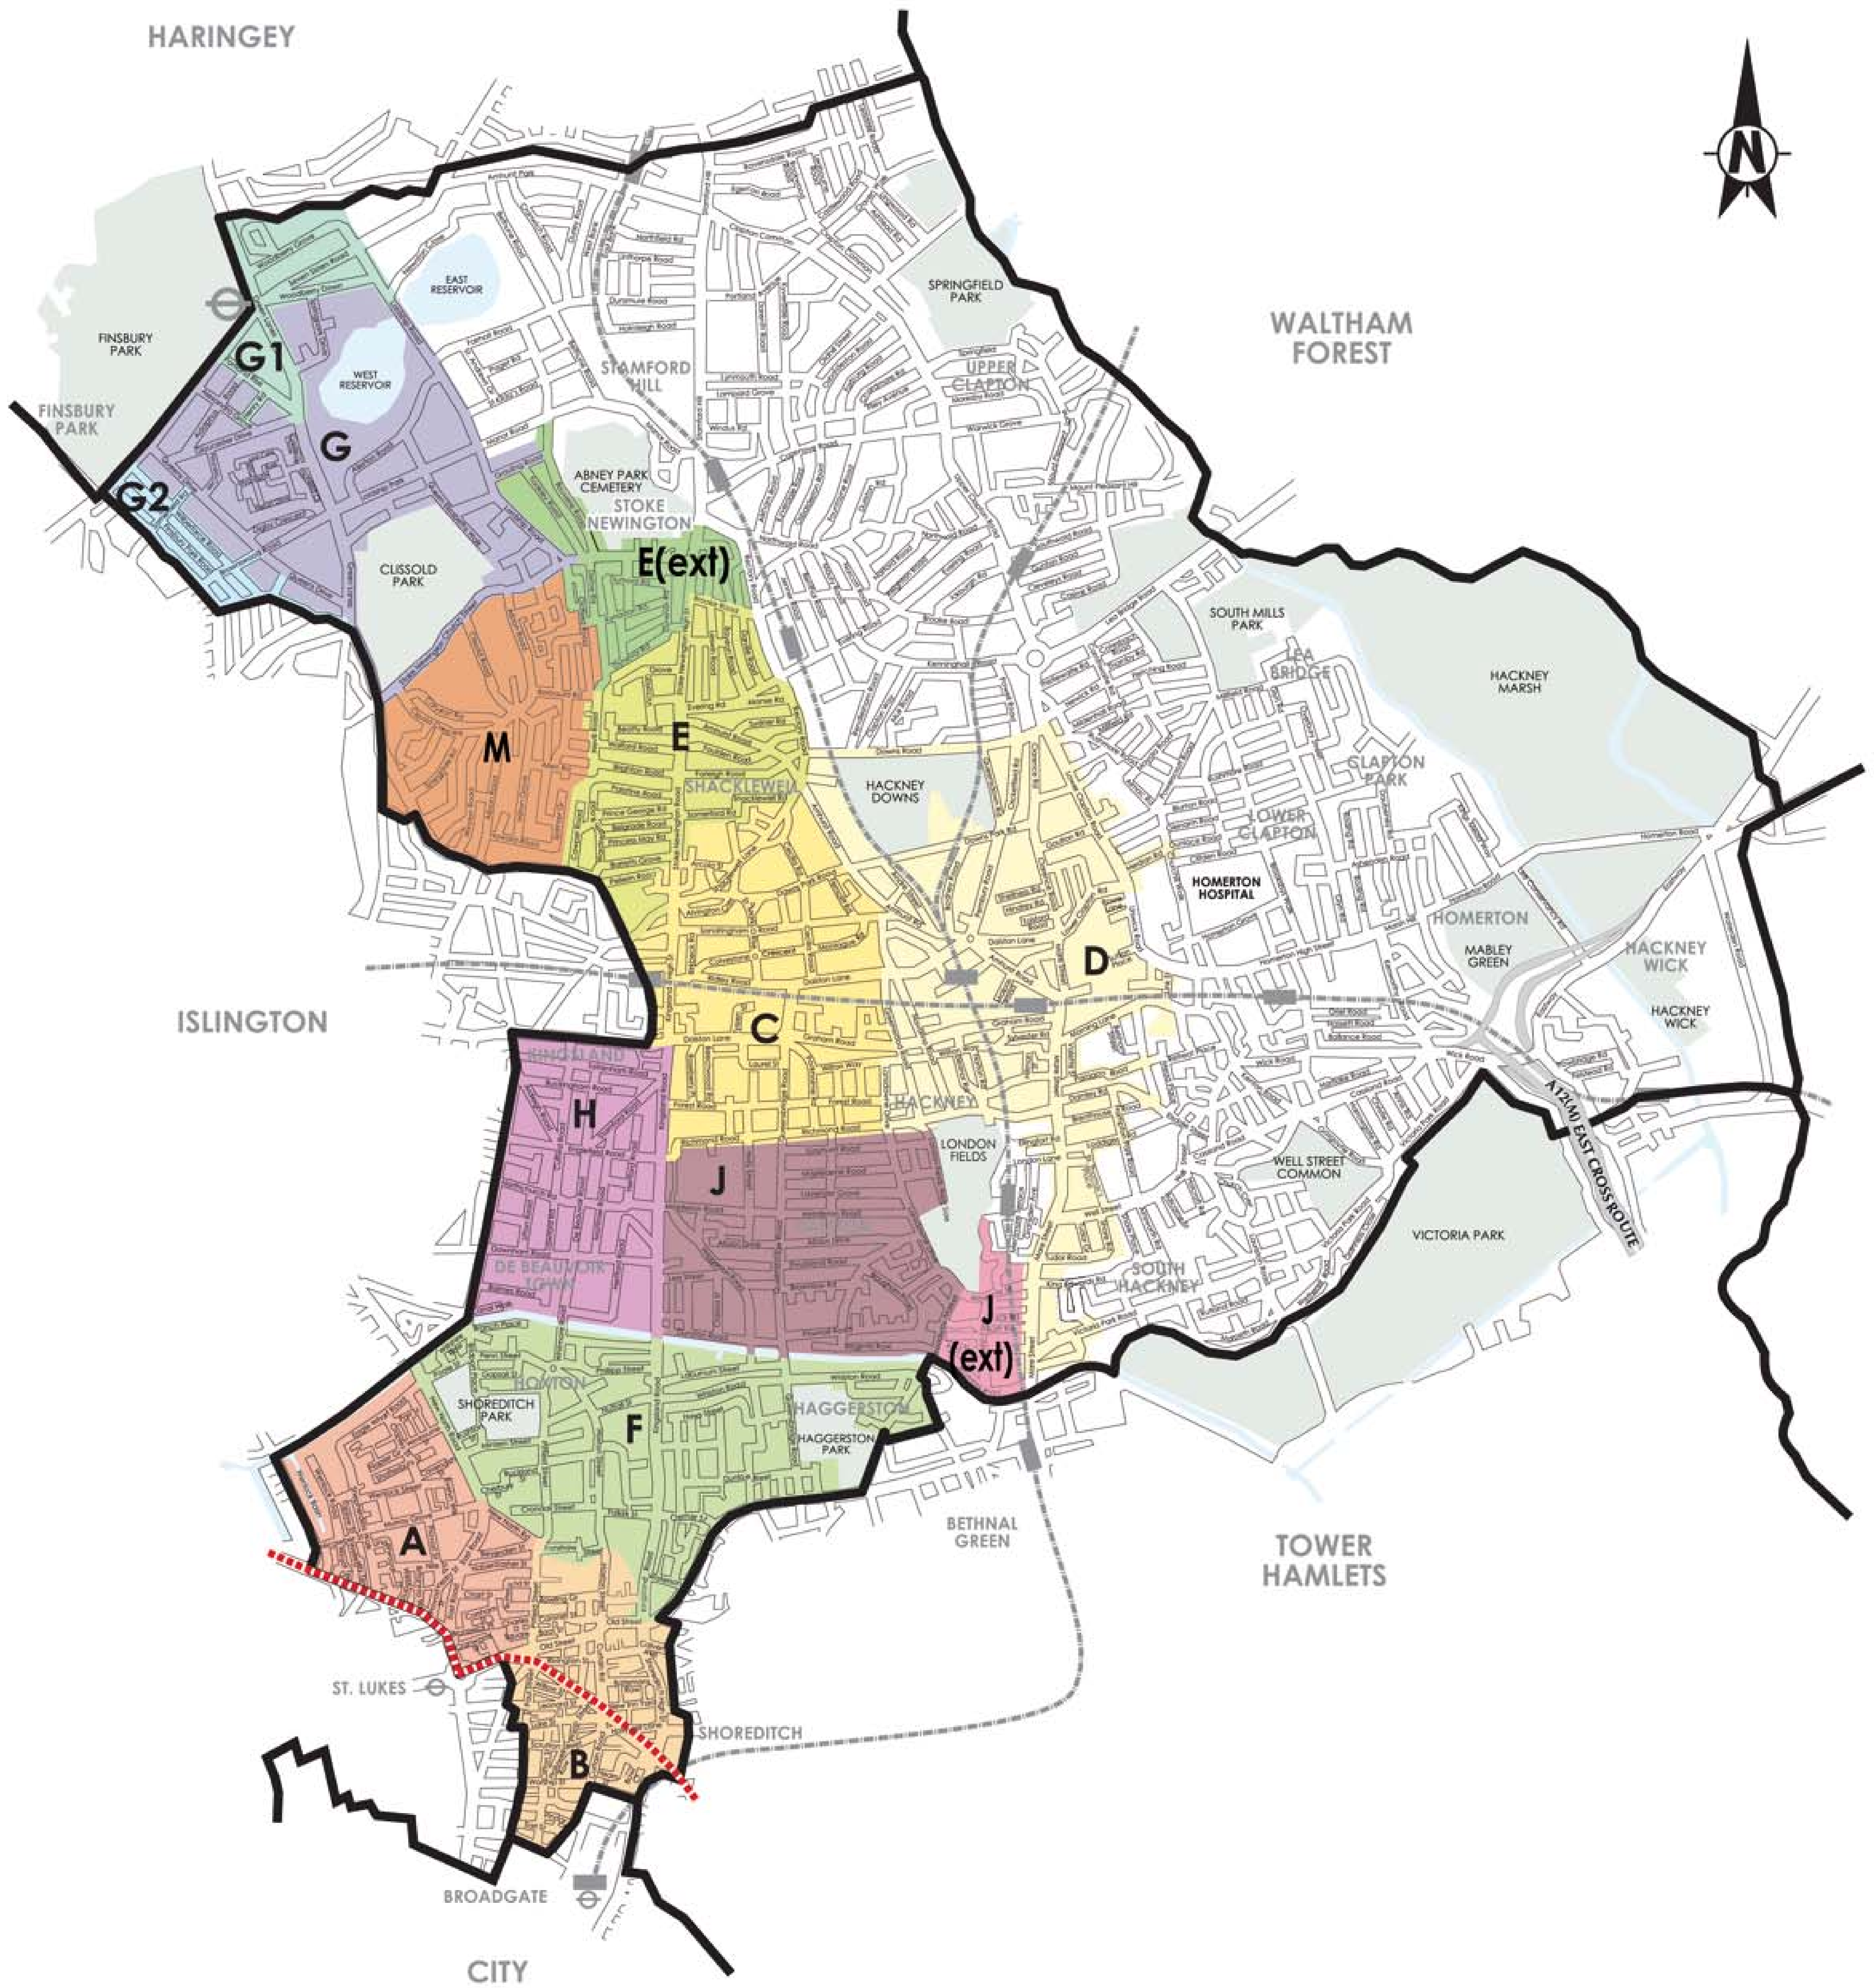

Controlled Parking Zones (CPZs)

— Hackney borough boundary	F Hoxton	Monday-Saturday 7.00am to 7.00pm
---- Congestion Charging Scheme boundary	G1 Manor House	Monday-Saturday 7.00am to 7.00pm
A Wenlock	G2 Finsbury Park	Monday-Saturday 7.00am to 7.00pm
B South Shoreditch	G Brownswood	Monday-Friday 8.30am to 6.30pm
C Dalston	H De Beauvoir	Monday-Friday 8.30am to 6.30pm
D Hackney Central	J Queensbridge	Monday-Friday 8.30am to 6.30pm
E Stoke Newington	J(ext) Queensbridge	Monday-Friday 8.30am to 6.30pm
E(ext) Stoke Newington	M Clissold	Monday-Saturday 8.30 am to 6.30 pm