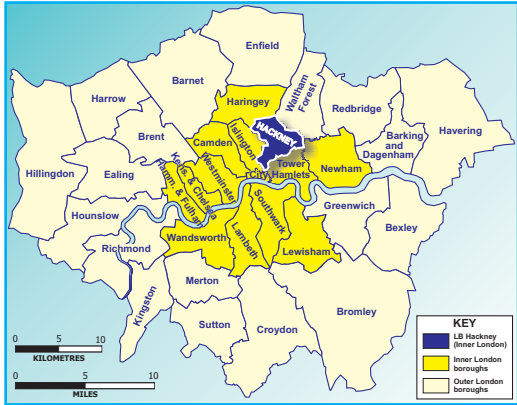

London Borough of HACKNEY

KEY

- LB Hackney
- Olympics 2012 area
- Parks and open spaces in and around Hackney
- London Borough boundaries
- RAIL East London Line Station*
- East London Line Route*

* By 2010 the East London Line Project will create four new stations in Hackney: Dalston Junction, Haggerston, Hoxton and Shoreditch High Street

Hackney

Produced by the Research and Analysis Team
 Hackney Town Hall, Mare Street, London, E8 1EA

© Crown Copyright. All rights reserved.
 Based upon the Ordnance Survey mapping with the permission of the Controller of HMSO.

London Borough of Hackney - LA08638X (2006)

MAP IS FOR ILLUSTRATIVE PURPOSES ONLY