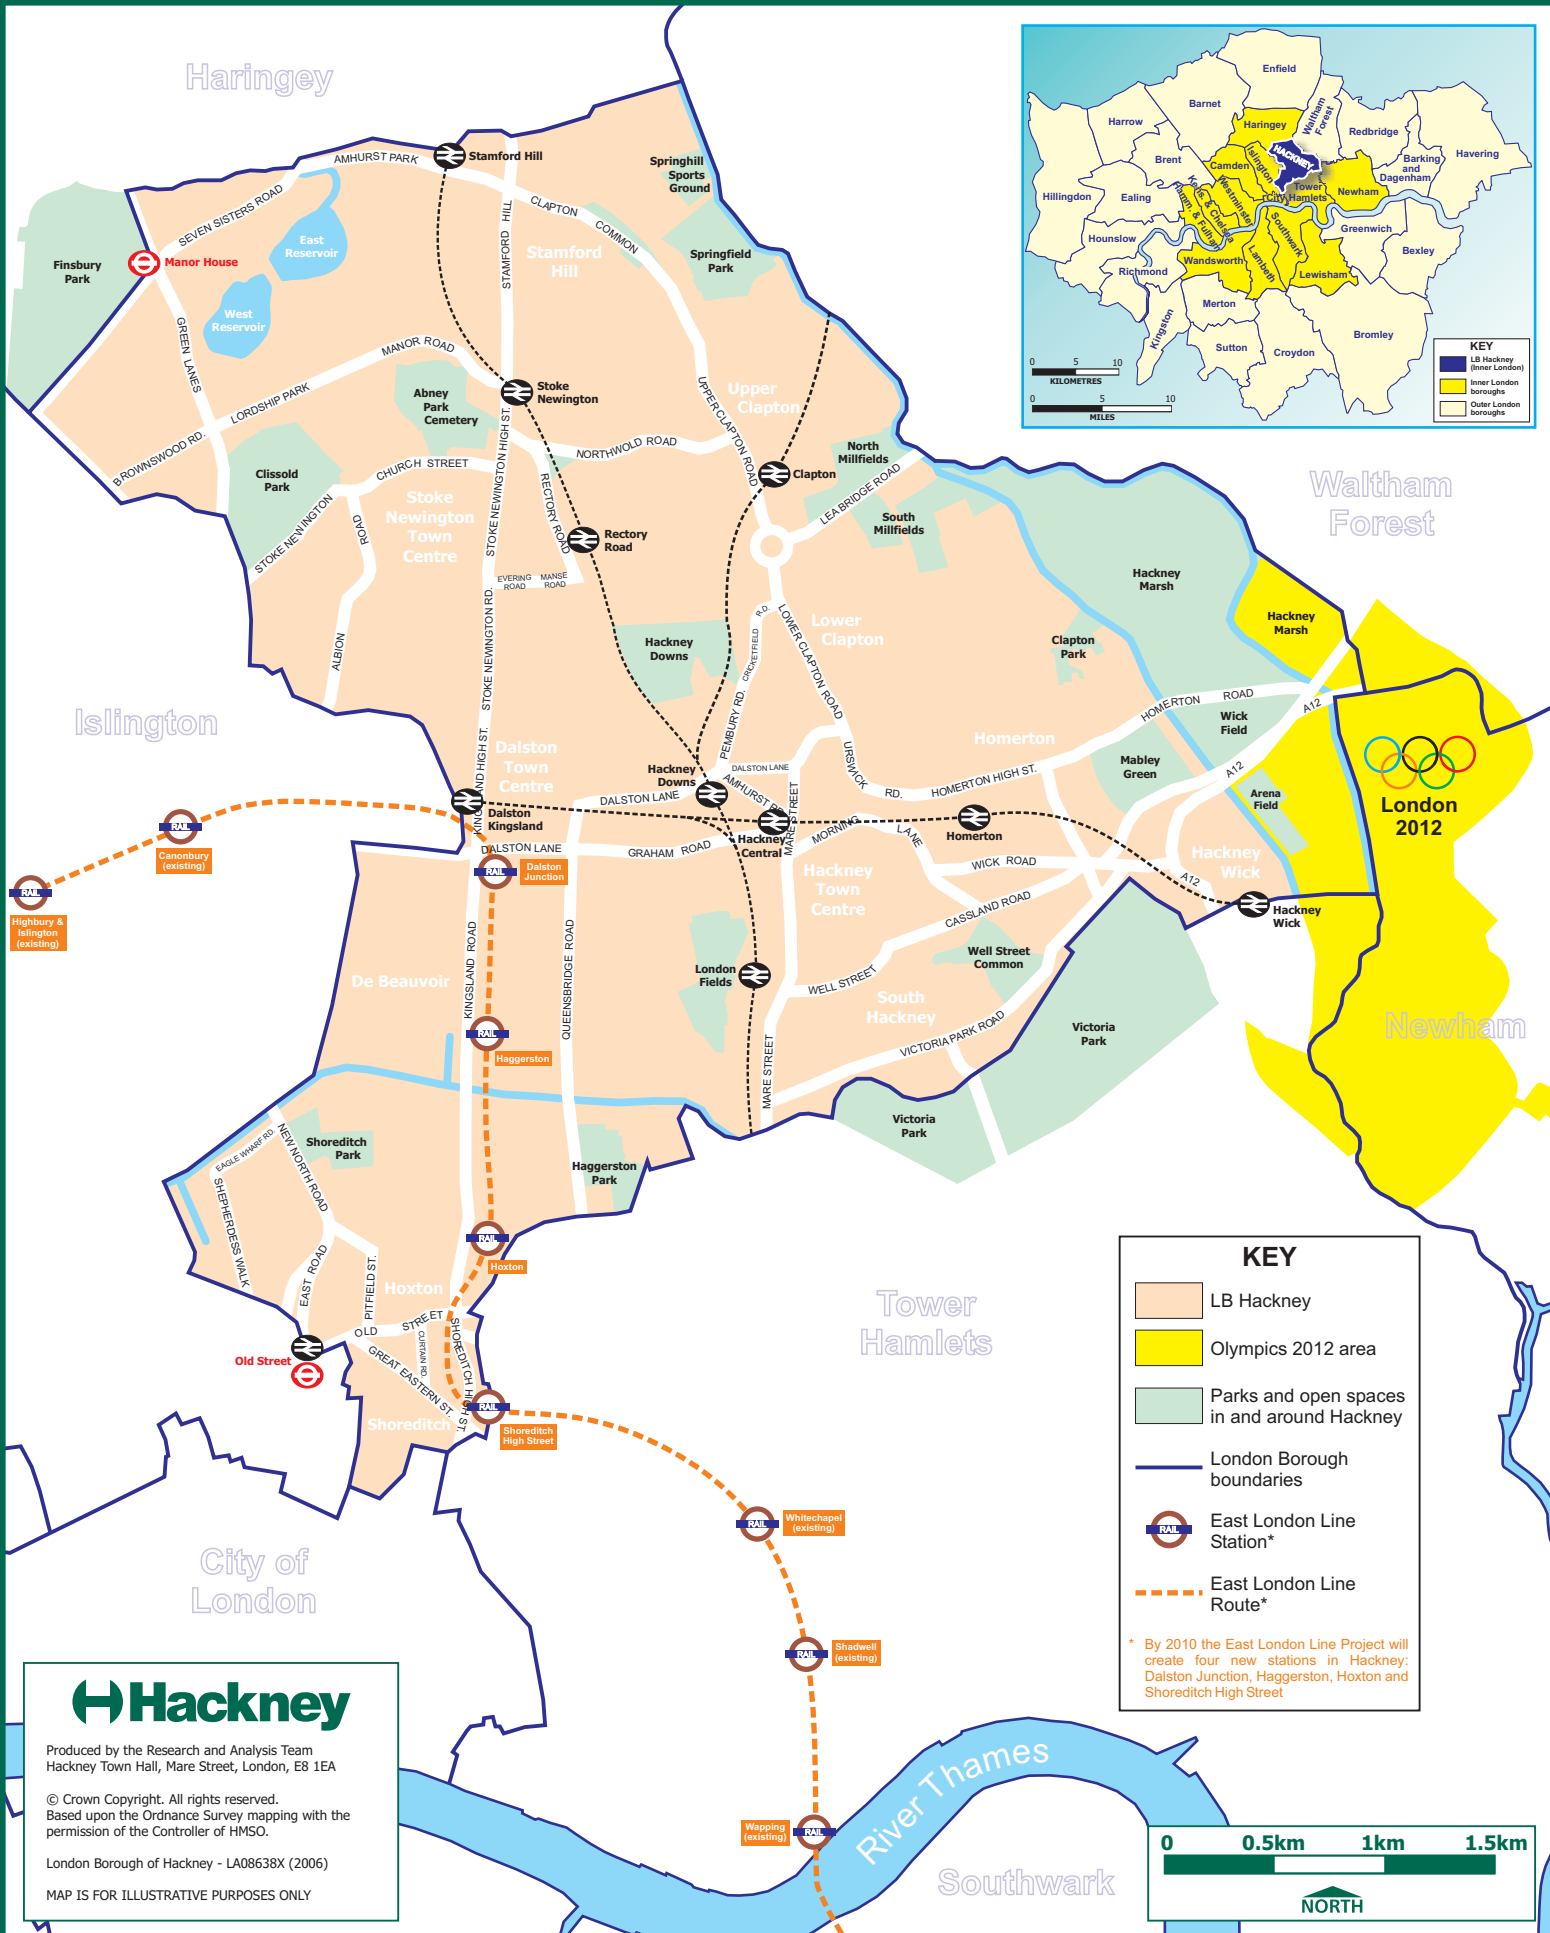

London Borough of HACKNEY

KEY

- LB Hackney
- Olympics 2012 area
- Parks and open spaces in and around Hackney
- London Borough boundaries
- RAIL East London Line Station*
- East London Line Route*

* By 2010 the East London Line Project will create four new stations in Hackney: Dalston Junction, Haggerston, Hoxton and Shoreditch High Street

Hackney

Produced by the Research and Analysis Team
 Hackney Town Hall, Mare Street, London, E8 1EA

© Crown Copyright. All rights reserved.
 Based upon the Ordnance Survey mapping with the permission of the Controller of HMSO.

London Borough of Hackney - LA08638X (2006)

MAP IS FOR ILLUSTRATIVE PURPOSES ONLY