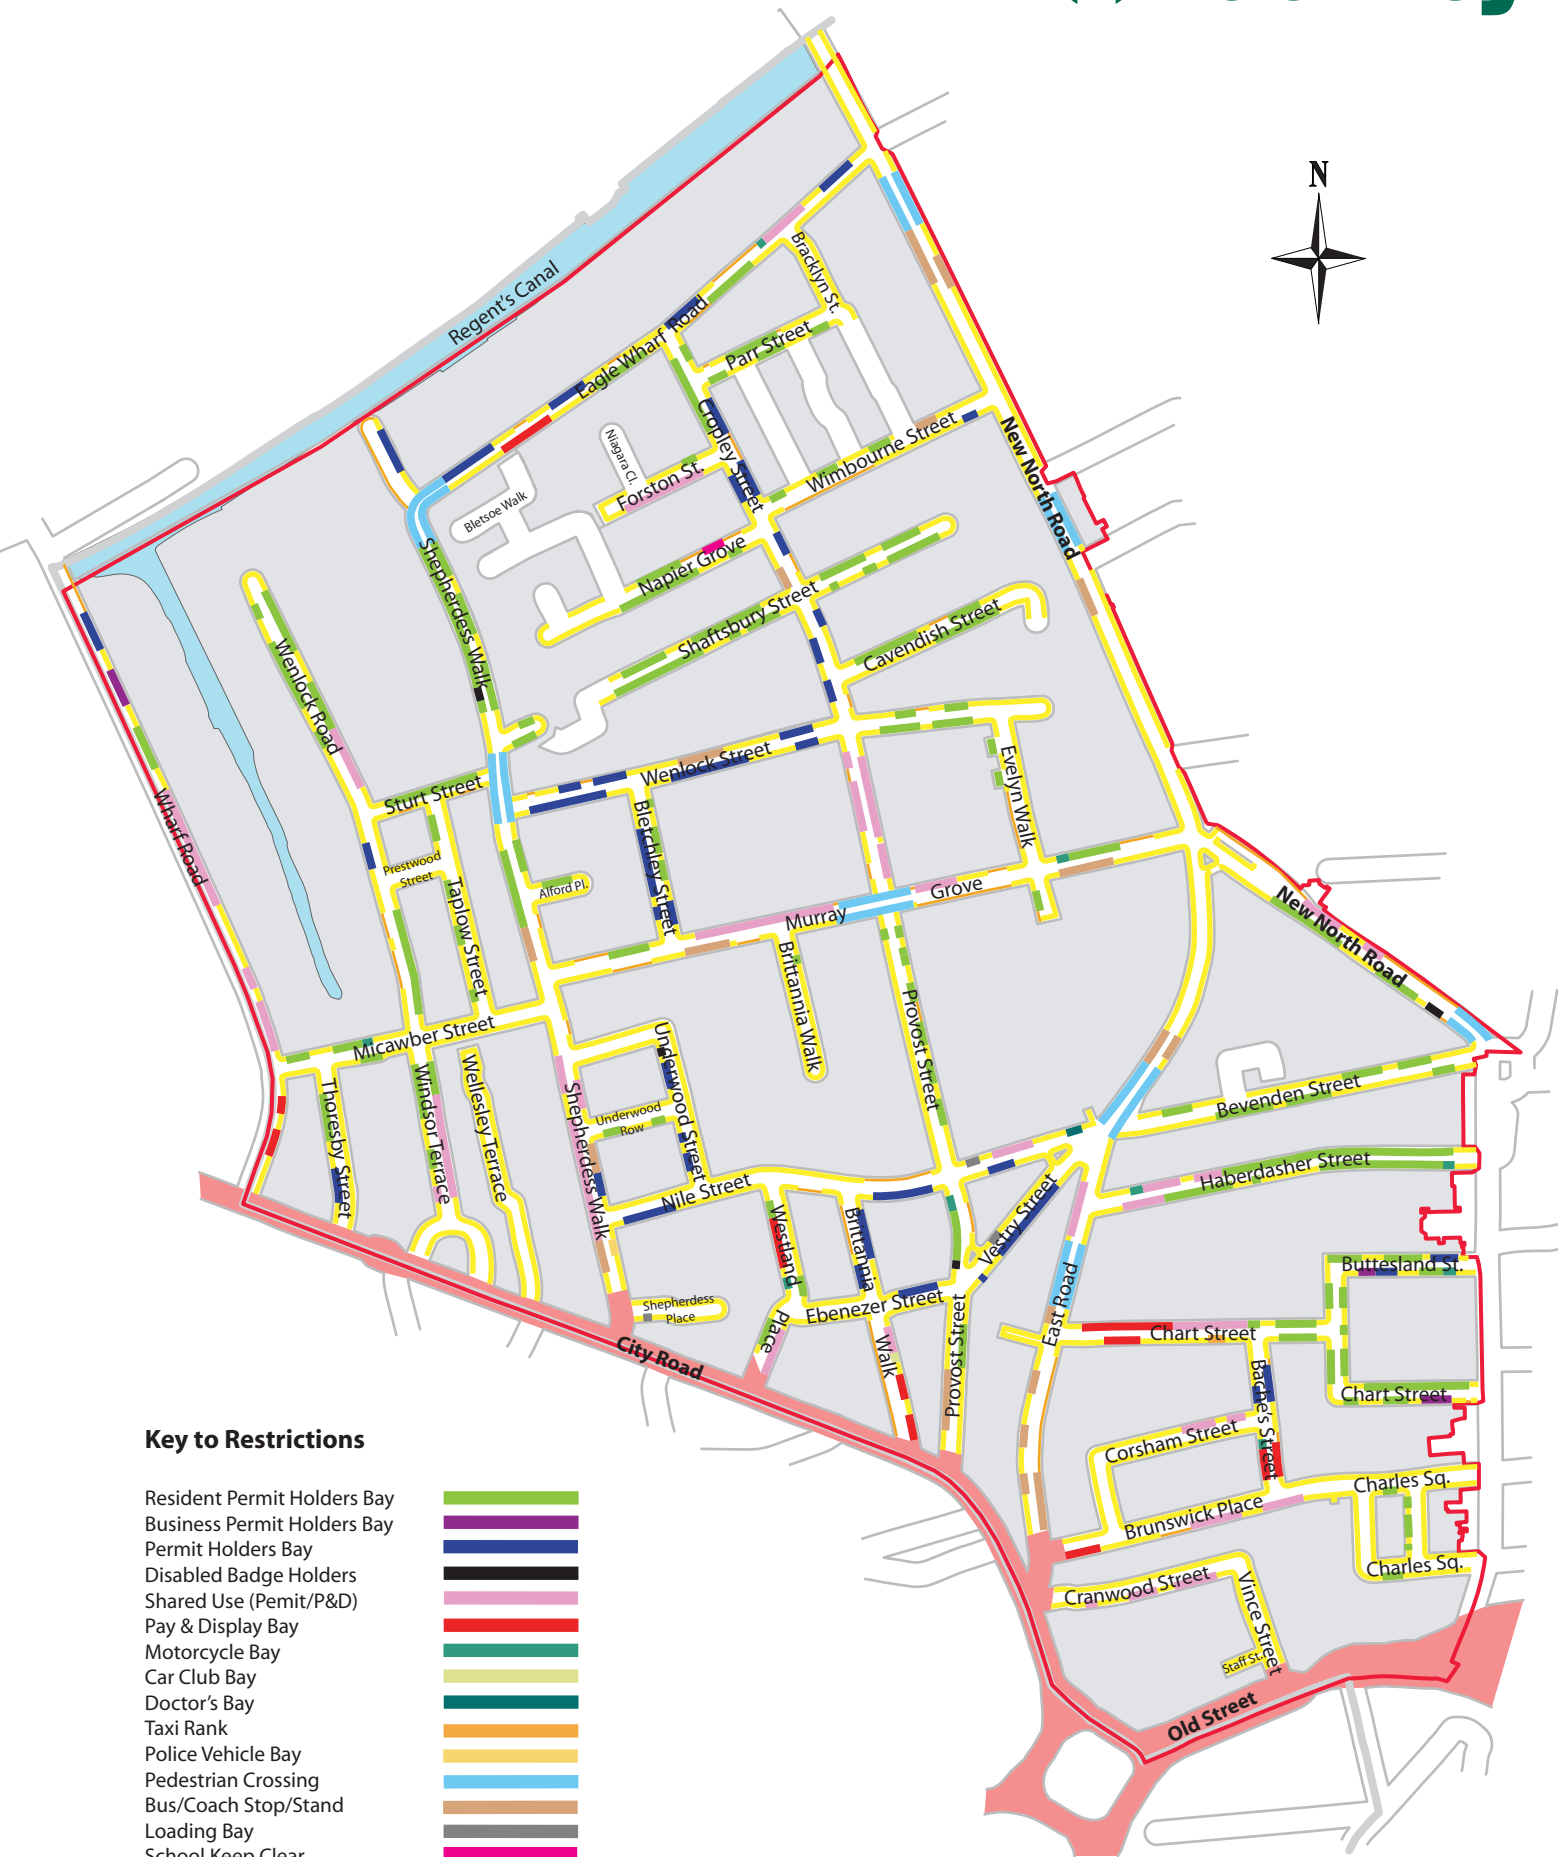

Controlled Parking - Zone A

Key to Restrictions

- Resident Permit Holders Bay
- Business Permit Holders Bay
- Permit Holders Bay
- Disabled Badge Holders
- Shared Use (Pemit/P&D)
- Pay & Display Bay
- Motorcycle Bay
- Car Club Bay
- Doctor's Bay
- Taxi Rank
- Police Vehicle Bay
- Pedestrian Crossing
- Bus/Coach Stop/Stand
- Loading Bay
- School Keep Clear

- Double Yellow Line
- Single Yellow Line

- Transport for London (TfL)
- Red Route

Note: For guidance only, bay lengths/locations shown are approximate

This product includes mapping data licensed from Ordnance Survey with the permission of HMSO © Crown Copyright 2009. All rights reserved. License number 100019635 2009.