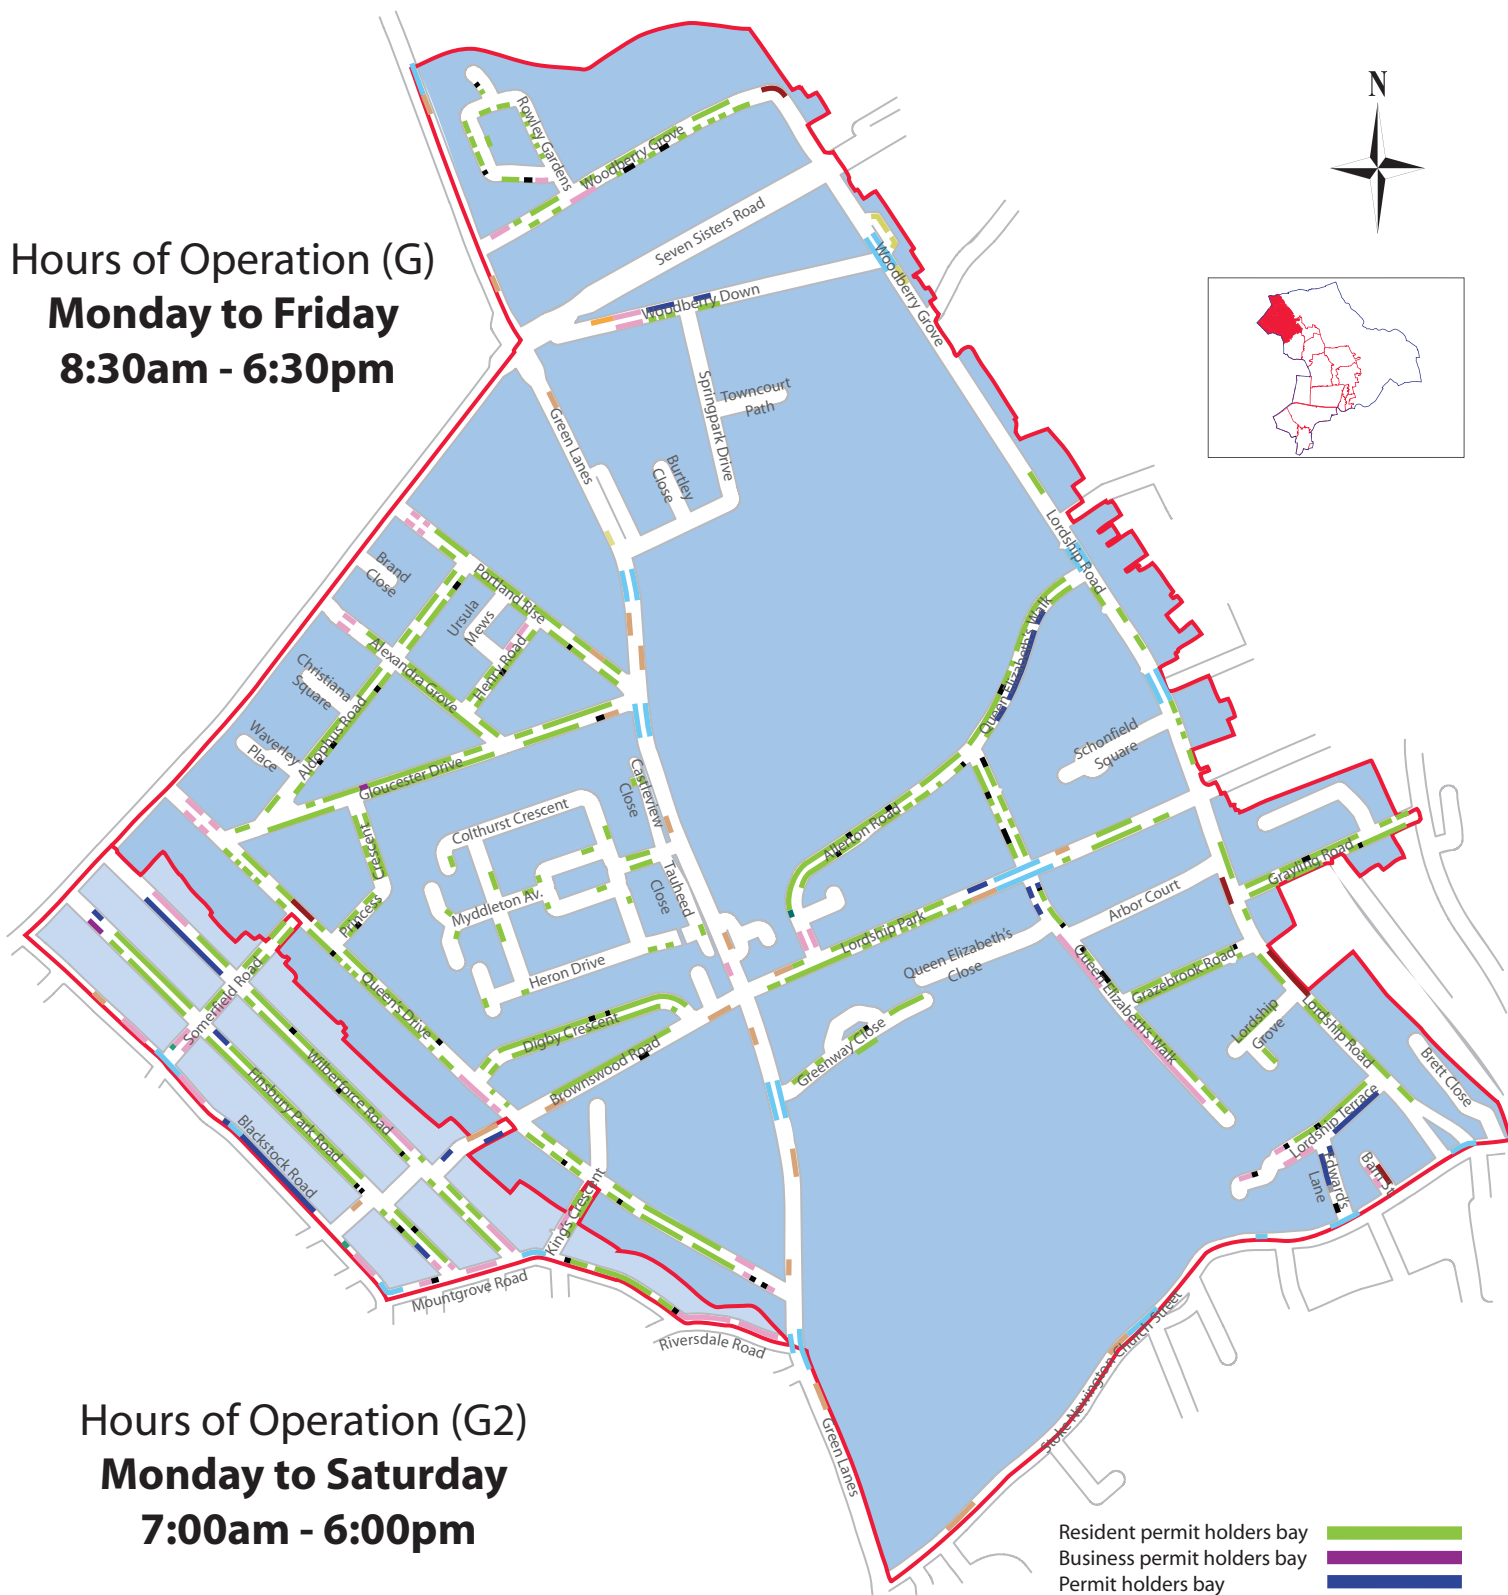

CONTROLLED PARKING - ZONES G & G2

Hours of Operation (G)
Monday to Friday
8:30am - 6:30pm

Hours of Operation (G2)
Monday to Saturday
7:00am - 6:00pm

- Resident permit holders bay
- Business permit holders bay
- Permit holders bay
- Disabled Badge Holders
- Shared Use (Permit/P&D)
- Pay & Display bay
- Motorcycle bay
- Doctor's bay
- Ambulance bay
- Taxi Rank
- Loading Bay
- Pedestrian Crossing
- Limited Waiting
- School Keep Clear
- Bus Stop/Stand

Note: For guidance only, bay lengths/locations shown are approximate