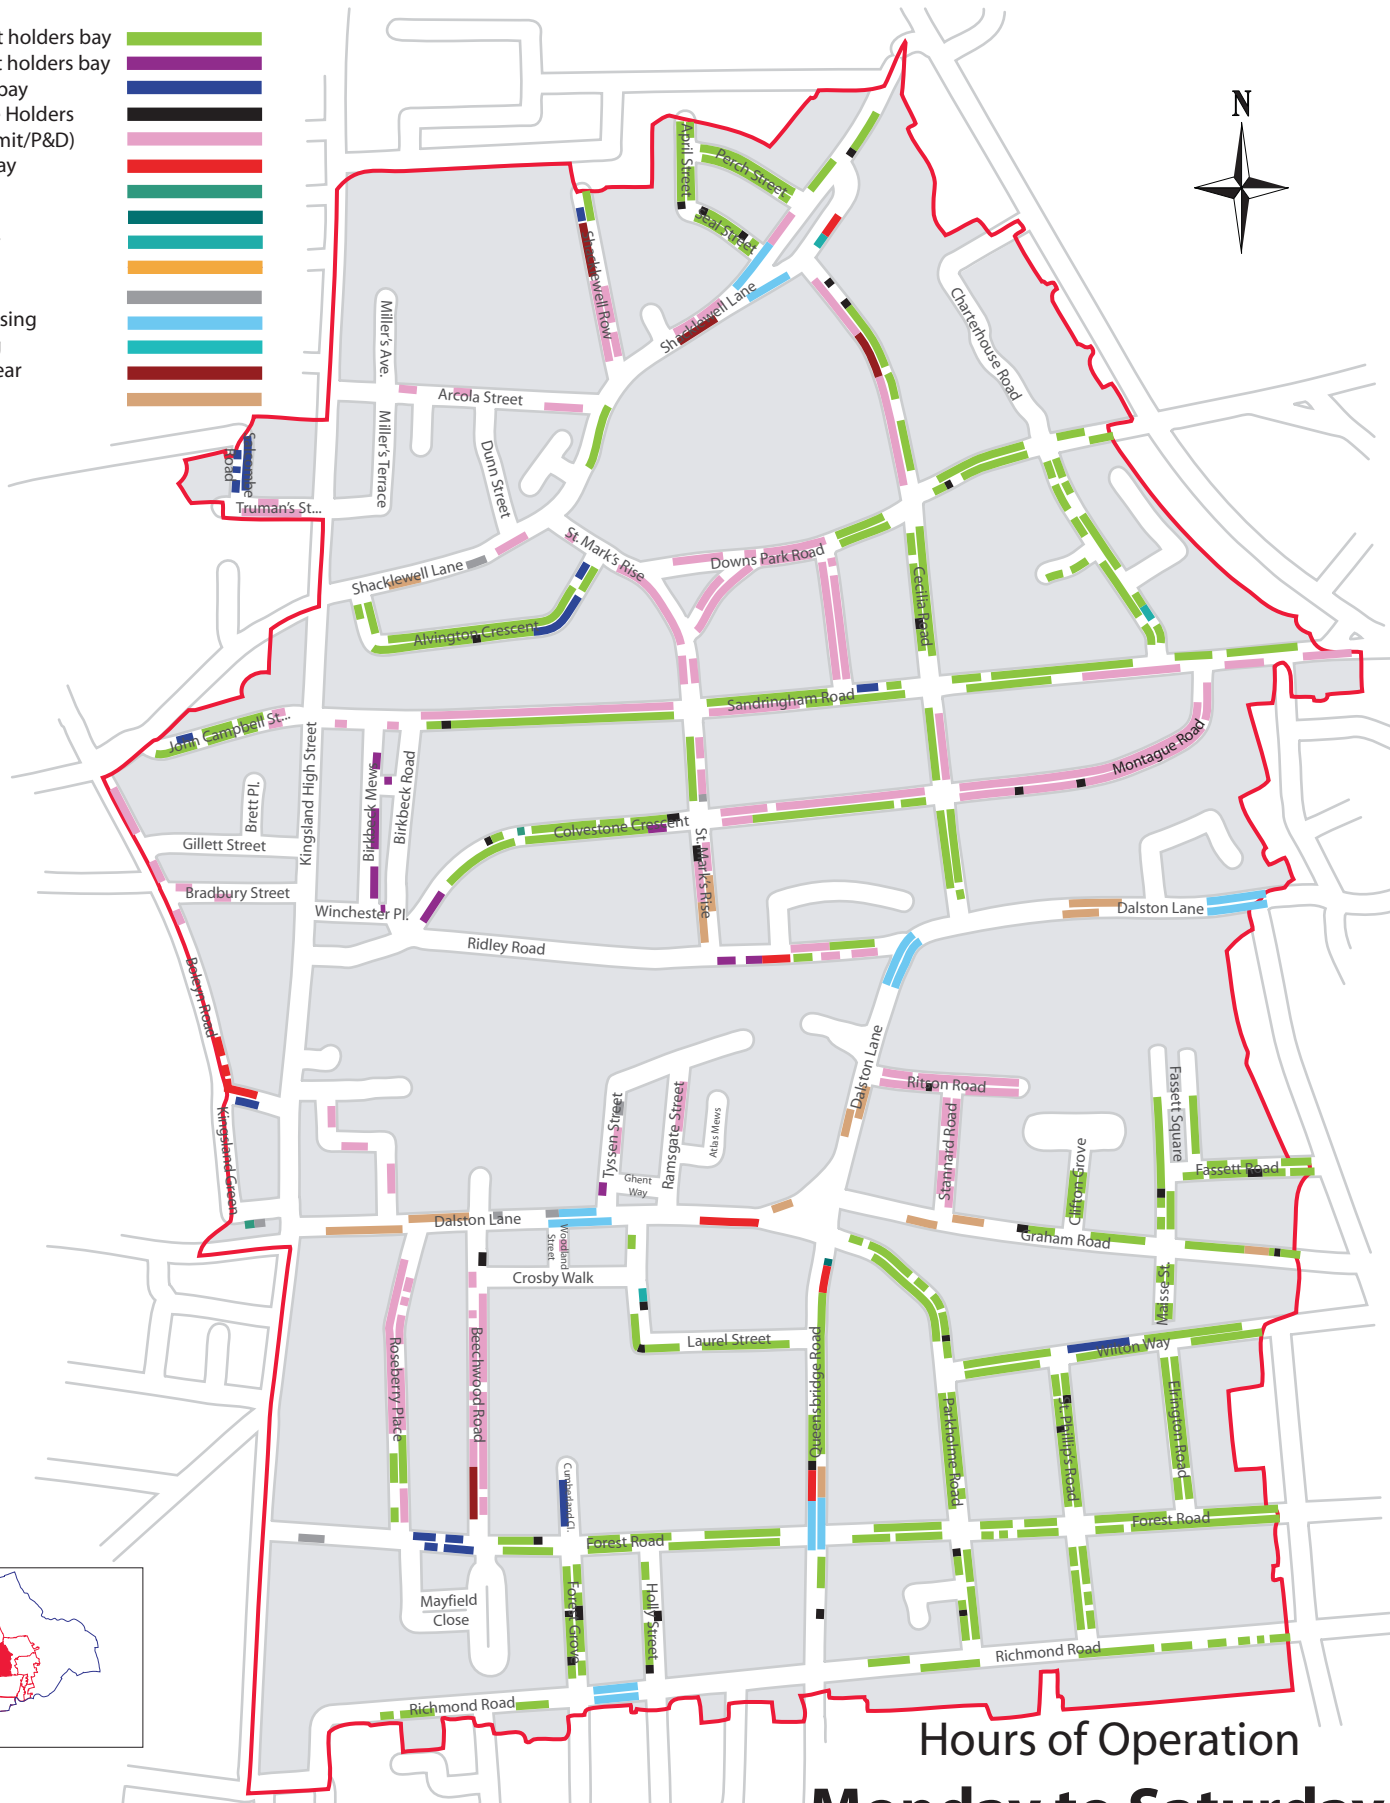

CONTROLLED PARKING - ZONE C

- Resident permit holders bay
- Business permit holders bay
- Permit holders bay
- Disabled Badge Holders
- Shared Use (Pemit/P&D)
- Pay & Display bay
- Motorcycle bay
- Doctor's bay
- Ambulance bay
- Taxi Rank
- Loading Bay
- Pedestrian Crossing
- Limited Waiting
- School Keep Clear
- Bus Stop/Stand

Hours of Operation
Monday to Saturday
7:00am - 7:00pm

Note: For guidance only, bay lengths/locations shown are approximate