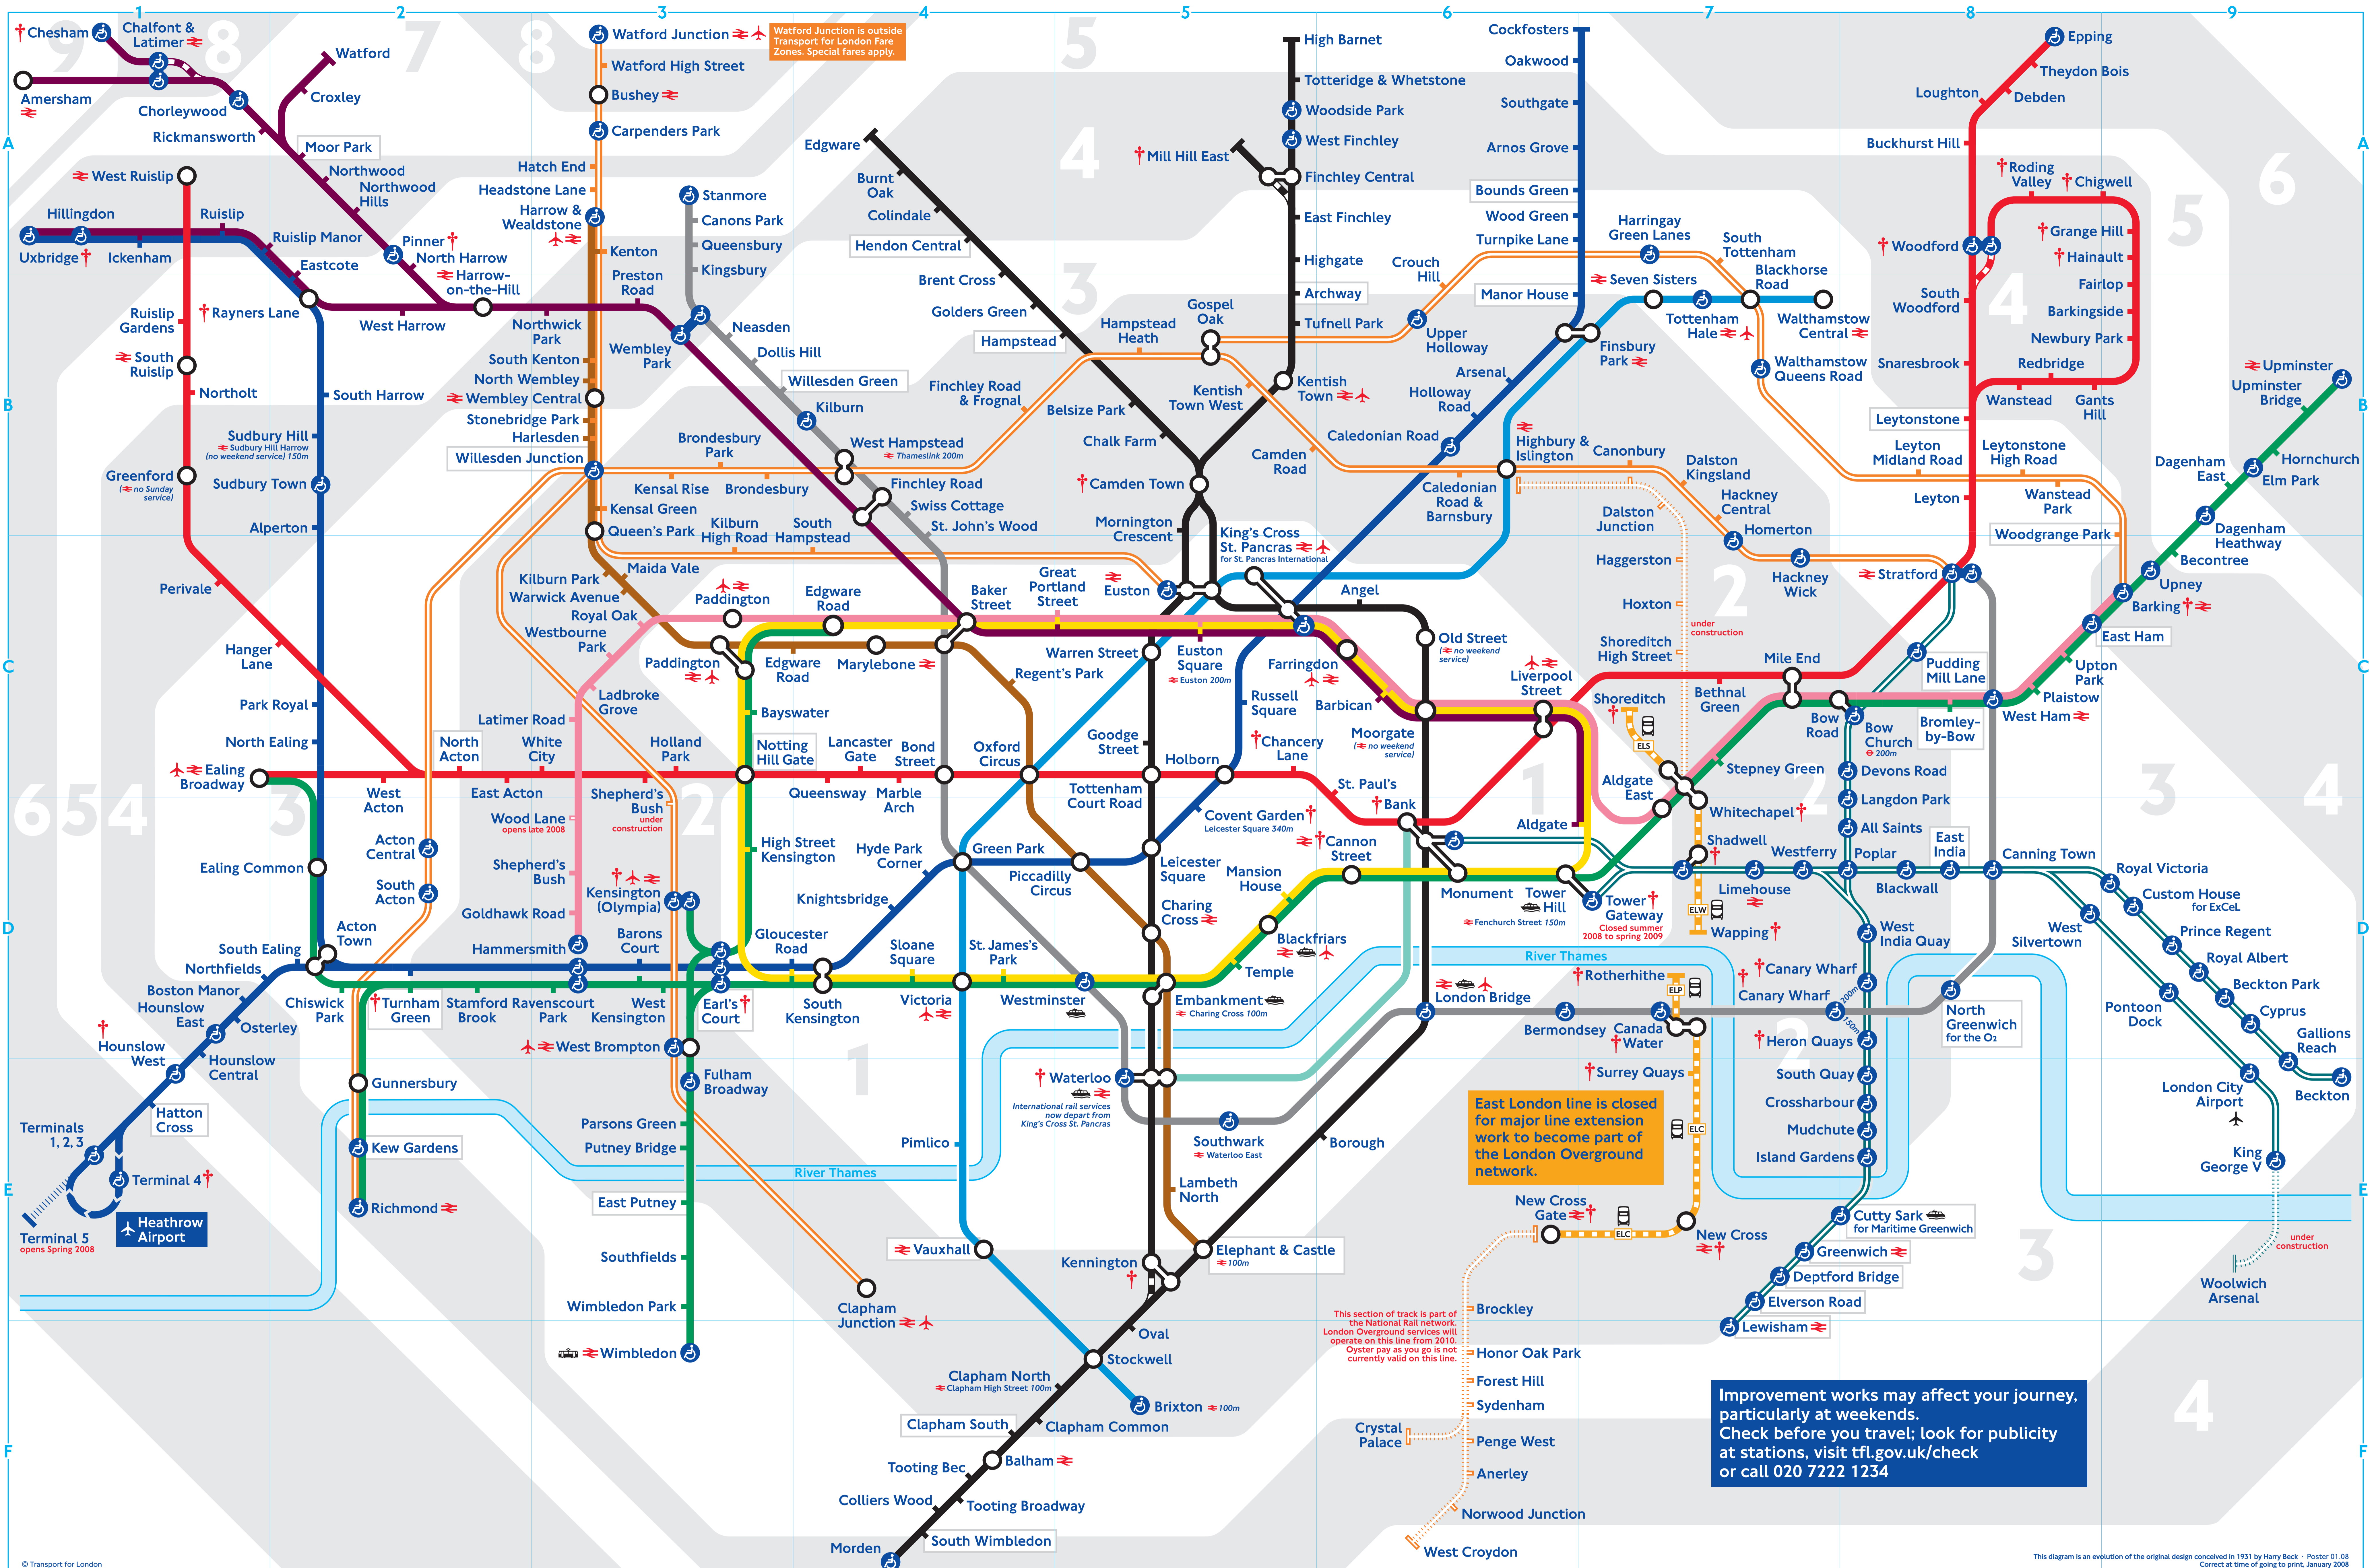

Tube map

- Bakerloo
- Central
- Restricted service
- Circle
- District
- Hammersmith & City
- Jubilee
- Metropolitan
- Restricted service
- Northern
- Restricted service
- Piccadilly
- Victoria
- Waterloo & City
- London Overground
- DLR
- Replacement bus service

- Interchange stations
- Step-free access from the platform to the street
- Connections with National Rail
- Check before you travel. See index below
- Connections with riverboat services
- Connection with Tramlink
- Location of Airport
- Interchange with National Rail services to airport
- Replacement bus services
- Bicycle parking
- Car parks
- Toilets on site/nearby
- Travel Information Centres

- 9 Station in Zone 9
- 8 Station in Zone 8
- 7 Station in Zone 6 and Zone 7
- 6 Station in Zone 6
- 5 Station in Zone 5
- 4 Station in Zone 4
- 3 Station in Zone 3
- 2 Station in Zone 2
- 1 Station in both zones

East London line is closed for major line extension work to become part of the London Overground network.

Improvement works may affect your journey, particularly at weekends. Check before you travel; look for publicity at stations. Visit tfl.gov.uk/check or call 020 7222 1234