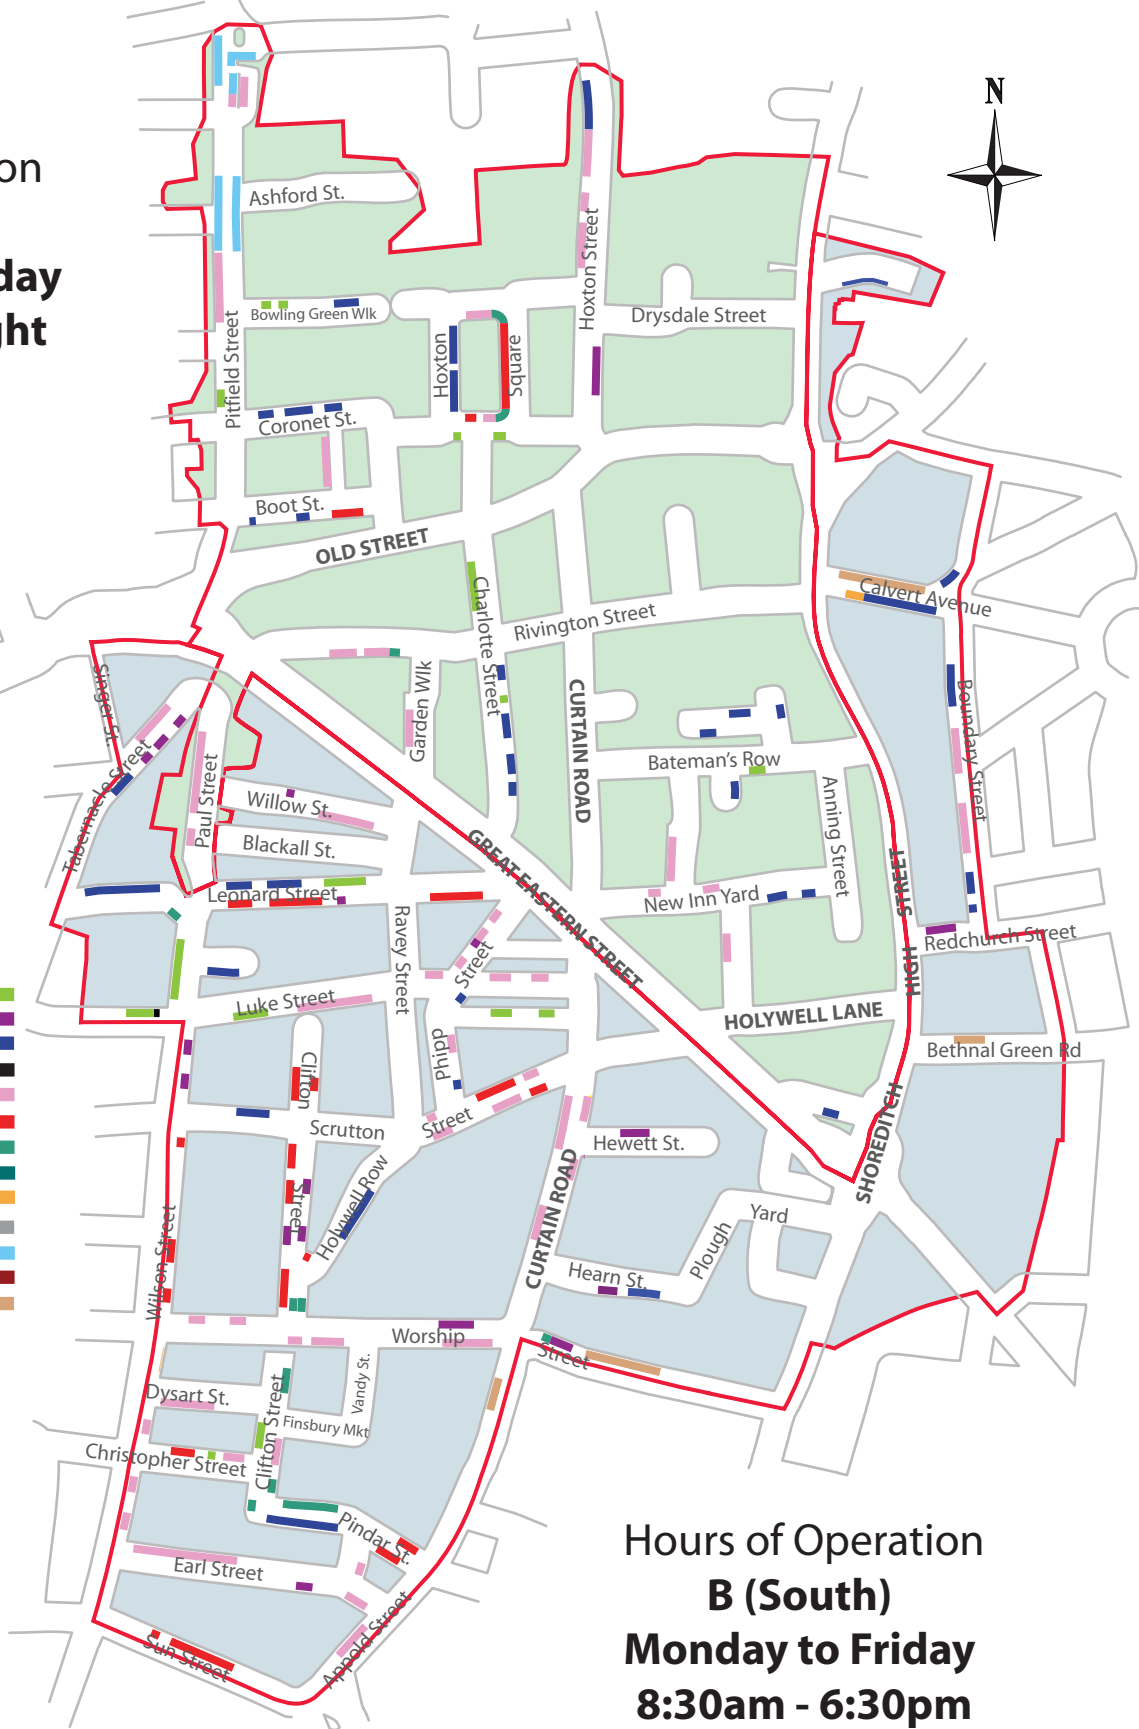

CONTROLLED PARKING - ZONE B

Hours of Operation
B (North)
Monday to Saturday
8:30am - Midnight

-  Resident permit holders bay
-  Business permit holders bay
-  Permit holders bay
-  Disabled Badge Holders
-  Shared Use (Permit/P&D)
-  Pay & Display bay
-  Motorcycle bay
-  Doctor's bay
-  Taxi Rank
-  Loading Bay
-  Pedestrian Crossing
-  School Keep Clear
-  Bus Stop/Stand

Hours of Operation
B (South)
Monday to Friday
8:30am - 6:30pm
& Saturday
8:30am - 1:30pm

Effective from 13/11/06

Note: For guidance only, bay lengths/locations shown are approximate