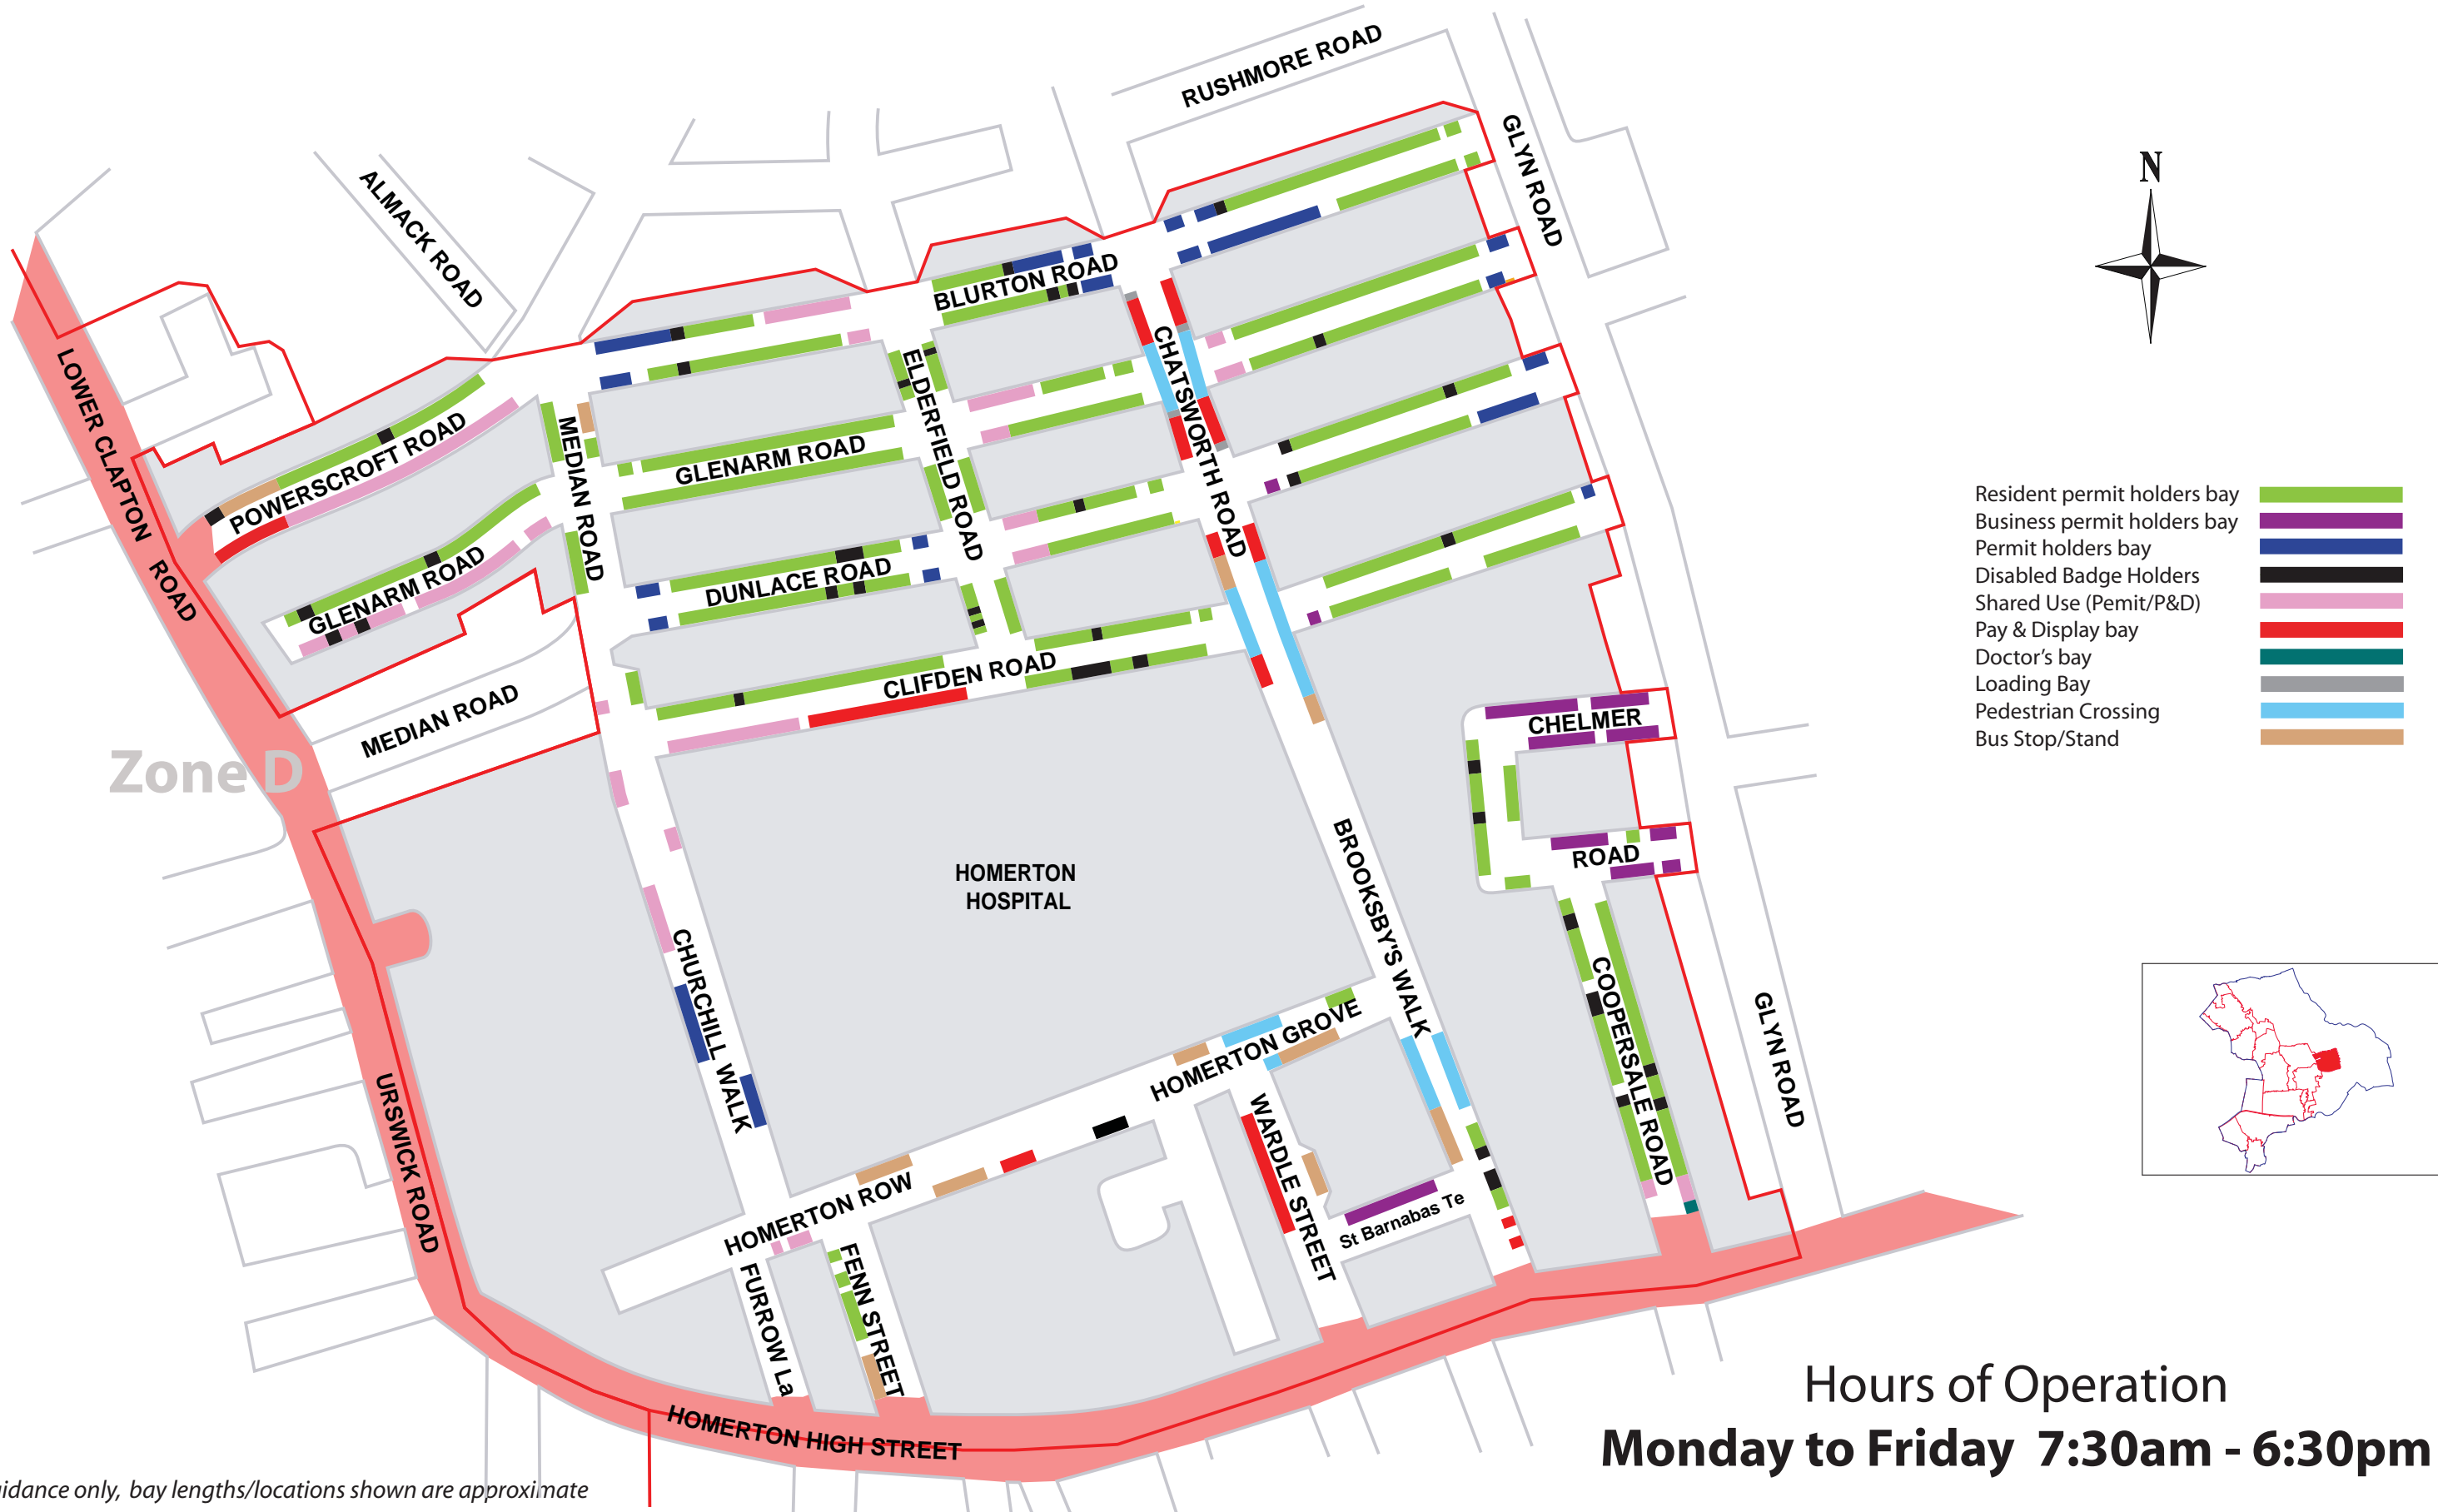

CONTROLLED PARKING - ZONE N

Note: For guidance only, bay lengths/locations shown are approximate