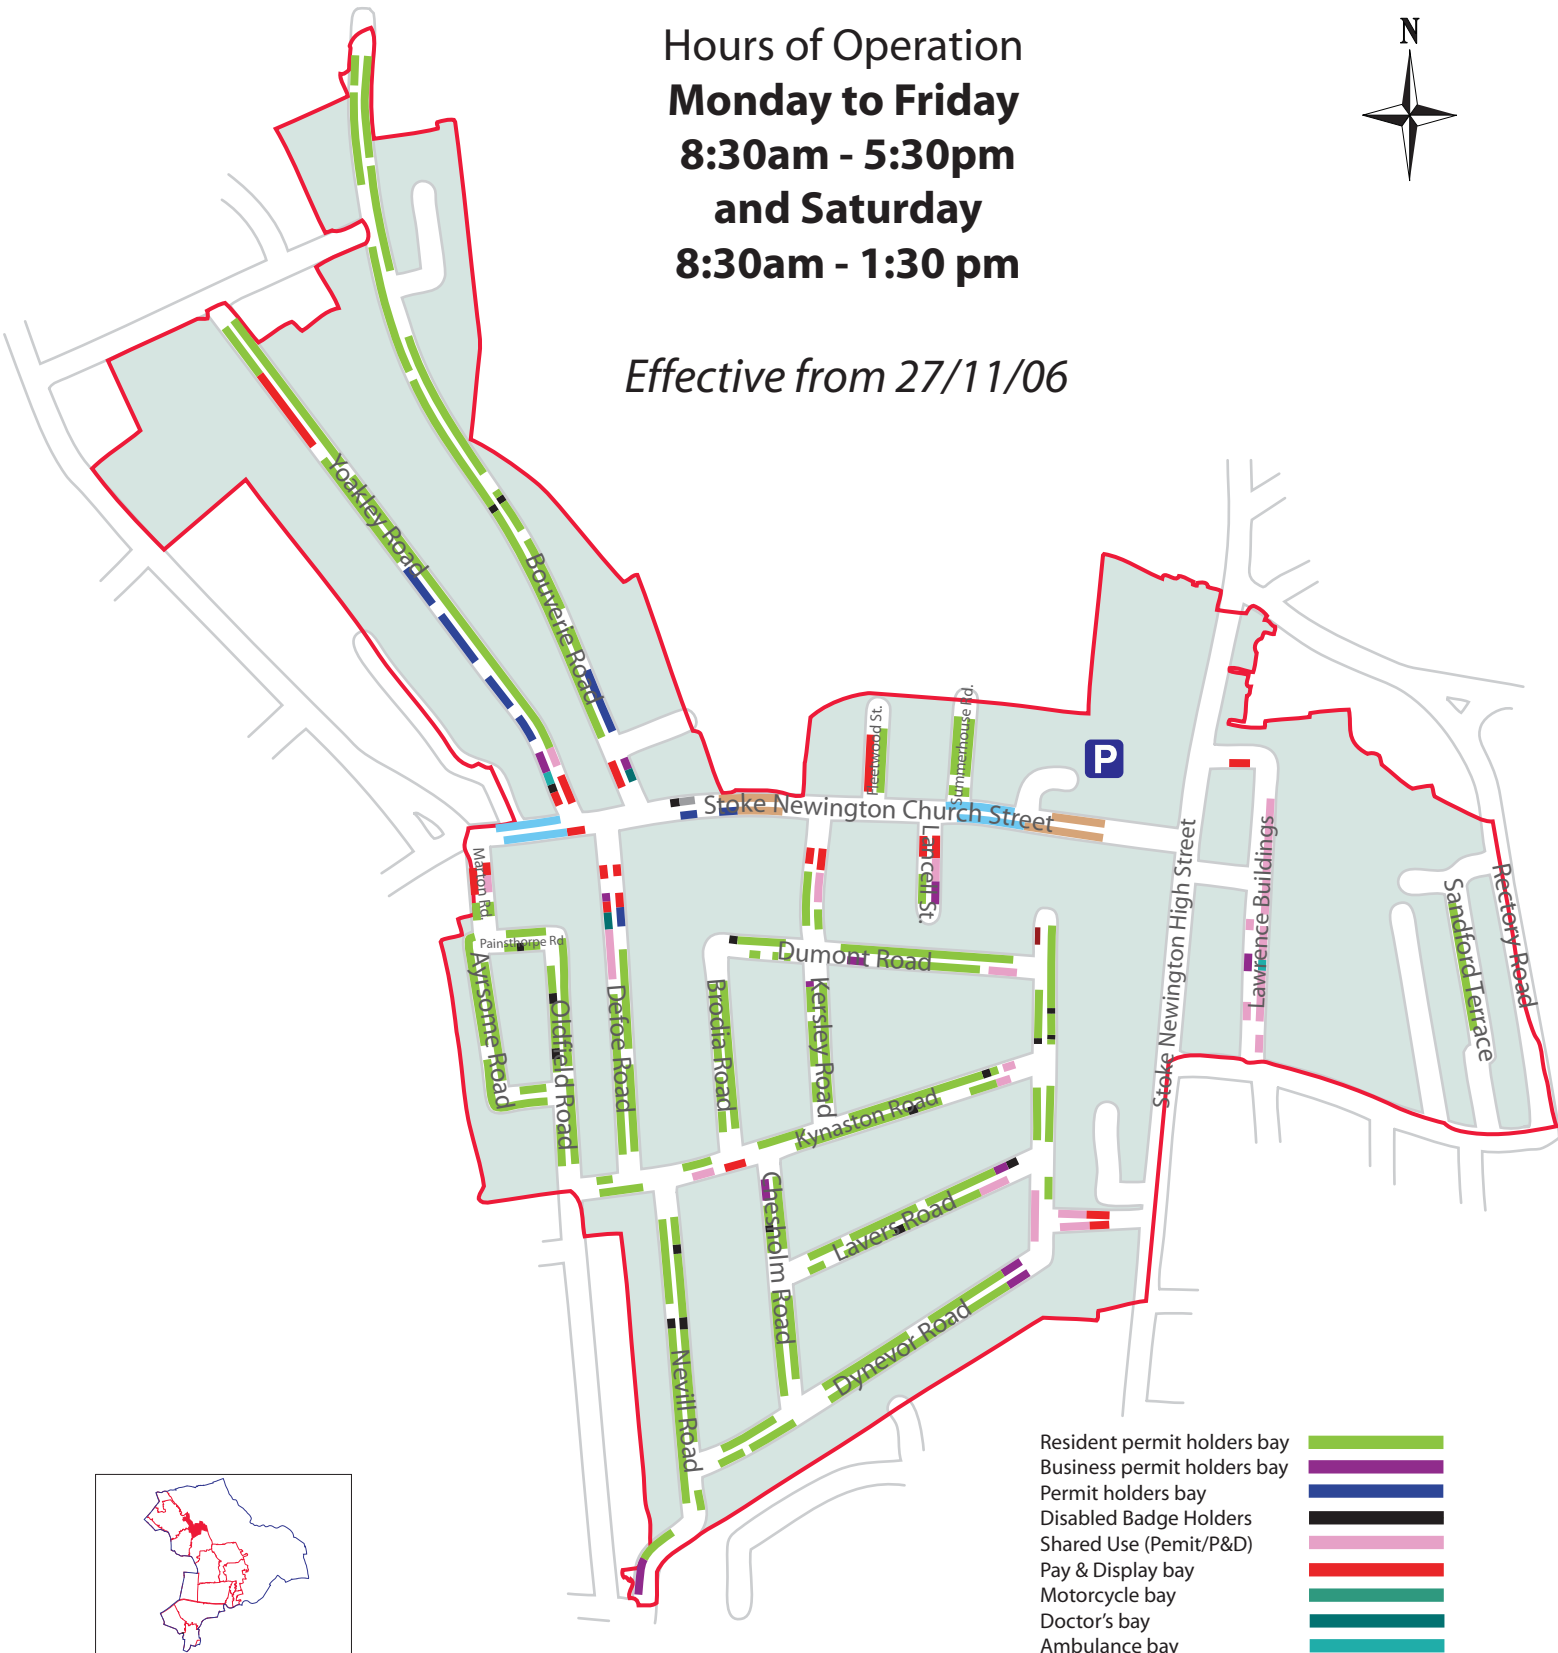

CONTROLLED PARKING - ZONE E (ext)

Hours of Operation
Monday to Friday
8:30am - 5:30pm
and Saturday
8:30am - 1:30 pm

Effective from 27/11/06

- Resident permit holders bay
- Business permit holders bay
- Permit holders bay
- Disabled Badge Holders
- Shared Use (Permit/P&D)
- Pay & Display bay
- Motorcycle bay
- Doctor's bay
- Ambulance bay
- Taxi Rank
- Loading Bay
- Pedestrian Crossing
- Limited Waiting
- School Keep Clear
- Bus Stop/Stand

Note: For guidance only, bay lengths/locations shown are approximate