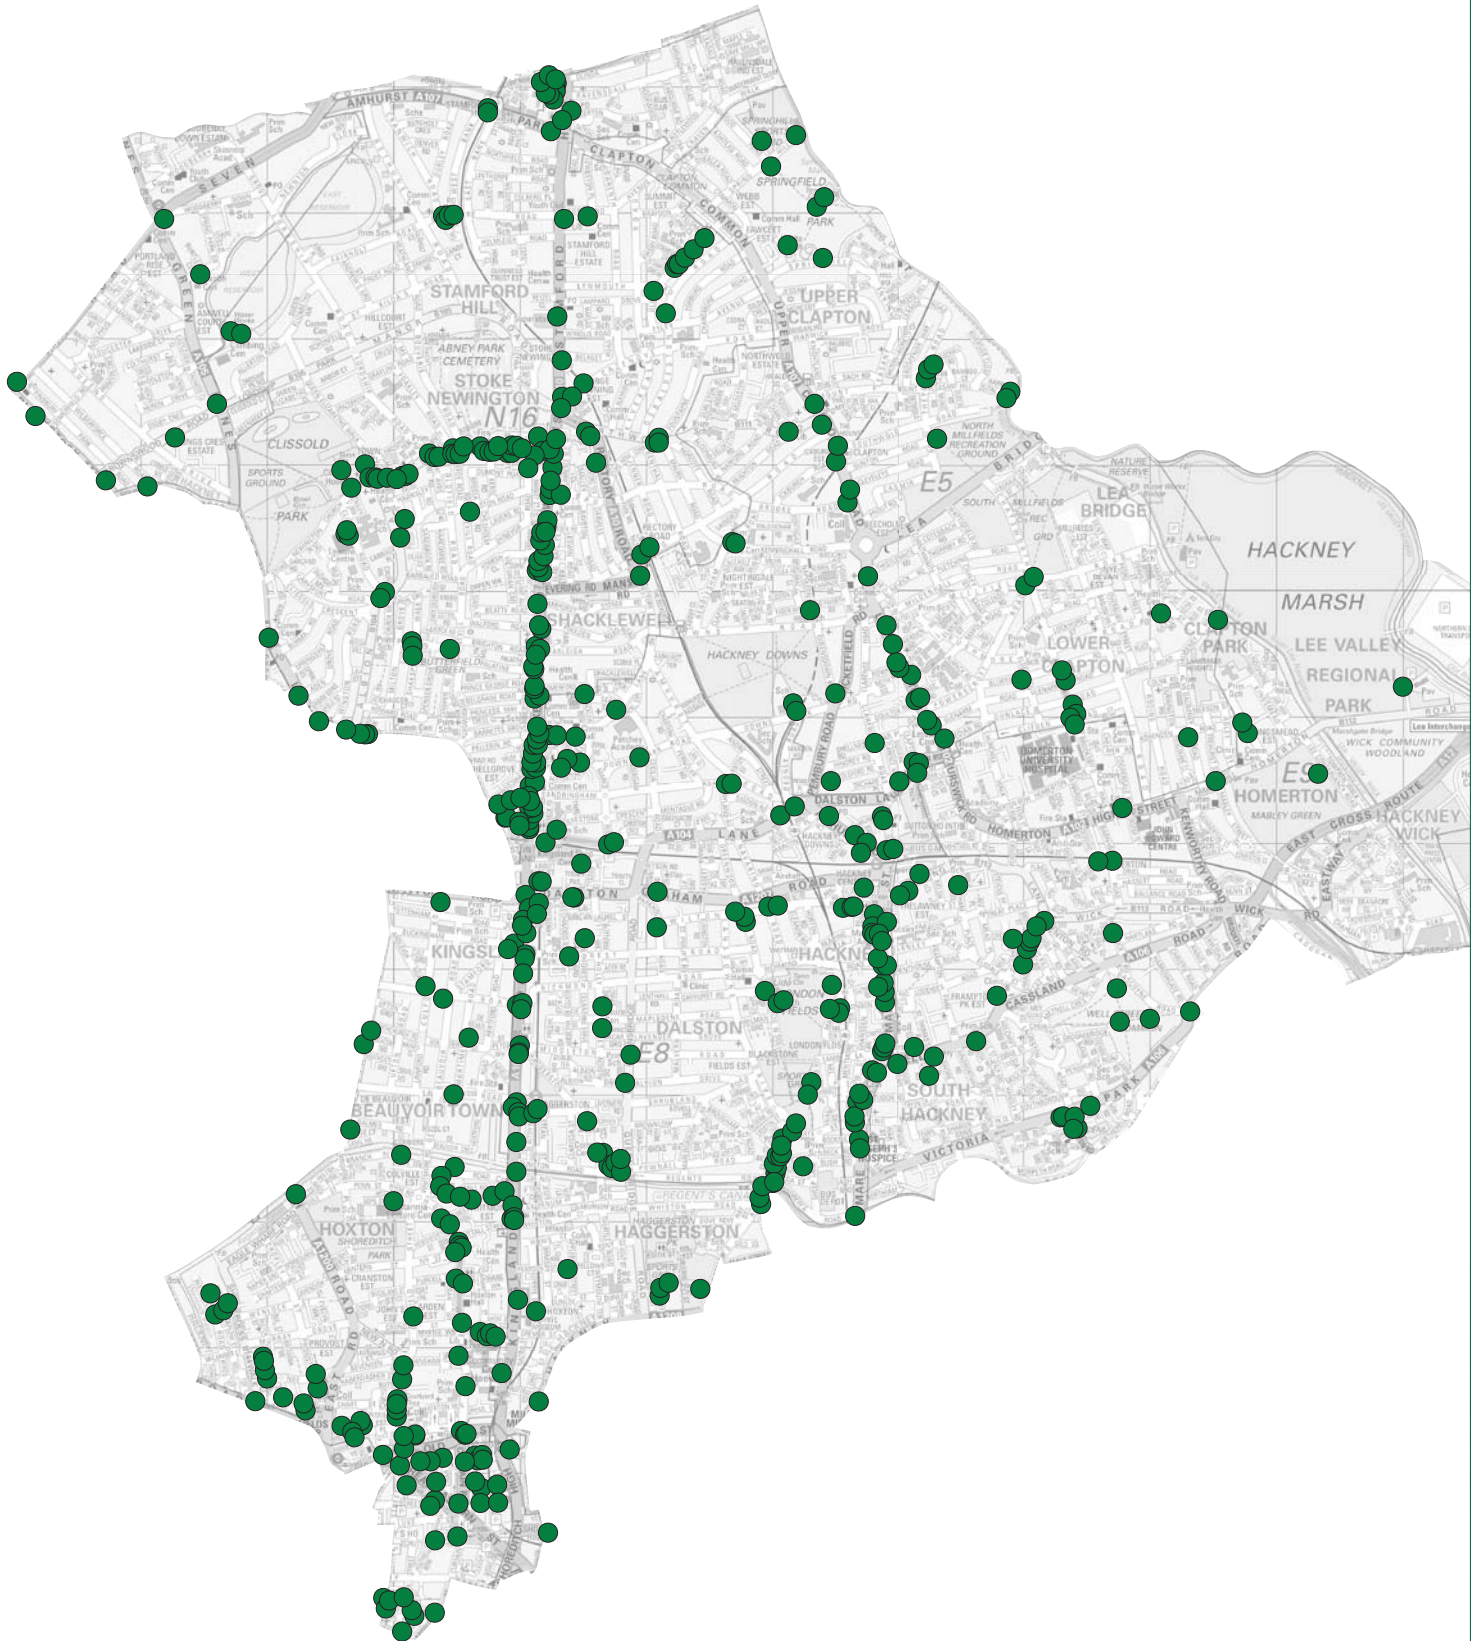

Cycle Parking in Hackney

Scale: 1:30,000 at A4

Cycle Parking in Hackney

28/09/2012